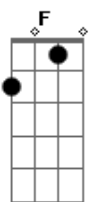

© ukulele-chords.com