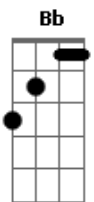

© ukulele-chords.com