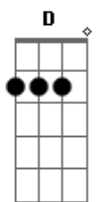

Lady Gaga - Perfect Celebrity

tom:
D
Bb D F
G
Oh-ooh-ah
Uh

D
I'm made of plastic like a human doll
F
You push and pull me, I don't hurt at all
Bb
I talk in circles 'cause my brain, it aches
G
You say: I love you, I disintegrate

D
I've become a notorious being
F
Find my clone, she's asleep on the ceiling
Bb
Now, can't get me down
G
You love to hate me
I'm the perfect celebrity

Bb C D
So rip off my face in this photograph (perfect celebrity)
F C D
You make me money, I'll make you laugh (perfect celebrity)
Bb C D
Show me your pretty, I'll show you mine

F
You love to hate me
G D
I'm the perfect celebrity

D
Uh

D
I look so hungry, but I look so good
F
Tap on my vein, suck on my diamond blood
Bb
Choke on the fame and hope it gets you high
G
Sit in the front row, watch the princess die

D
I've become a notorious being
F
Find my clone, she's asleep on the ceiling
Bb
Now, can't get me down
G
You love to hate me
I'm the perfect celebrity

Acordes

© ukulele-chords.com