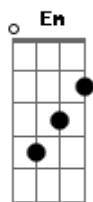

Lady Gaga - Paparazzi

Tom: G

(intro) C D Em D
 Em D Em C)
 C D Em D)

(verso 1)

Bm
 We are the crowd,
 We're c-coming out
 got my flash on, it's true
 need that picture of you

G
 It's so magical
 Em Bm
 We'd be so fantastical

(Bm)

(verso 2)

Bm
 I'll be your girl backstage at your show
 Velvet ropes and guitars, yeah
 Em
 'cause you're my rockstar in between the sets
 Bm G
 Eyeliner and cigarettes

Bm
 Shadow is burnt, yellow dance and return
 My lashes are dry, purple teardrops I cry

(refrão)

G
 I'm your biggest fan
 D Em
 I'll follow you until you love me

G D
 Baby there's no other superstar
 Em
 you know that I'll be your

G D
 Promise I'll be kind
 Em C
 But I won't stop until that boy is mine

G
 Baby you'll be famous
 D Em
 Chase you down until you love me

Acordes

© ukulele-chords.com

© ukulele-chords.com

© ukulele-chords.com

© ukulele-chords.com

© ukulele-chords.com