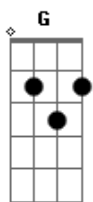

Bm
Leather and jeans
garage glamorous,
Not sure what it means
but this photo of us,

G
it don't have a price,
Em Bm
Ready for those flashing lights
Em
'Cause you know that, baby, I...

(refrão)

G
I'm your biggest fan
D Em
I'll follow you until you love me

G D
Baby there's no other superstar
Em
you know that I'll be your

G D
Promise I'll be kind
Em C
But I won't stop until that boy is mine

G
Baby you'll be famous
D Em
Chase you down until you love me

(Bm)

(verso 2)

Bm
I'll be your girl backstage at your show
Velvet ropes and guitars, yeah
Em
'cause you're my rockstar in between the sets
Bm G
Eyeliner and cigarettes

Bm
Shadow is burnt, yellow dance and return
My lashes are dry, purple teardrops I cry

Em
It don't have a price
Bm G
Loving you is Cherry Pie
Bm
'Cause you know that baby I...

(refrão)

G
I'm your biggest fan
D Em
I'll follow you until you love me

G D
Baby there's no other superstar
Em
you know that I'll be your

G D
Promise I'll be kind
Em C
But I won't stop until that boy is mine

G
Baby you'll be famous
D Em
Chase you down until you love me

(verso 3)

Bm
Real good, we're dancing in the studio
Snap, snap to that shit on the radio
Em
Don't stop, for anyone
Bm
We're plastic but we still have fun

(refrão)

G
I'm your biggest fan
D Em
I'll follow you until you love me

G D
Baby there's no other superstar
Em
you know that I'll be your

G D
Promise I'll be kind
Em C
But I won't stop until that boy is mine

G
Baby you'll be famous
D Em
Chase you down until you love me

Acordes

© ukulele-chords.com