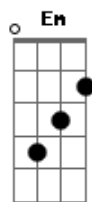

Lady Gaga - Paparazzi

Tom: G

(intro) C D Em D
 Em D Em C)
 C D Em D)

(verso 1)

Bm
 We are the crowd,
 We're c-coming out
 got my flash on, it's true
 need that picture of you

G
 It's so magical
 Em Bm
 We'd be so fantastical

(Bm)

(verso 2)

Bm
 I'll be your girl backstage at your show
 Velvet ropes and guitars, yeah
 Em
 'cause you're my rockstar in between the sets
 Bm G
 Eyeliner and cigarettes

Bm
 Shadow is burnt, yellow dance and return
 My lashes are dry, purple teardrops I cry

(refrão)

G
 I'm your biggest fan
 D Em
 I'll follow you until you love me

G D
 Baby there's no other superstar
 Em
 you know that I'll be your

G D
 Promise I'll be kind
 Em C
 But I won't stop until that boy is mine

G
 Baby you'll be famous
 D Em
 Chase you down until you love me

Acordes

© ukulele-chords.com

© ukulele-chords.com

© ukulele-chords.com

© ukulele-chords.com

© ukulele-chords.com