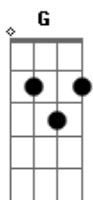

Bm
Leather and jeans
garage glamorous,
Not sure what it means
but this photo of us,

G
it don't have a price,
Em Bm
Ready for those flashing lights
Em
'Cause you know that, baby, I...

(refrão)

G
I'm your biggest fan
D Em
I'll follow you until you love me

G D
Baby there's no other superstar
Em
you know that I'll be your

G D
Promise I'll be kind
Em C
But I won't stop until that boy is mine

G
Baby you'll be famous
D Em
Chase you down until you love me

(Bm)

(verso 2)

Bm
I'll be your girl backstage at your show
Velvet ropes and guitars, yeah
Em
'cause you're my rockstar in between the sets
Bm G
Eyeliner and cigarettes

Bm
Shadow is burnt, yellow dance and return
My lashes are dry, purple teardrops I cry

Em
It don't have a price
Bm G
Loving you is Cherry Pie
Bm
'Cause you know that baby I...

(refrão)

G
I'm your biggest fan
D Em
I'll follow you until you love me

G D
Baby there's no other superstar
Em
you know that I'll be your

G D
Promise I'll be kind
Em C
But I won't stop until that boy is mine

G
Baby you'll be famous
D Em
Chase you down until you love me

(verso 3)

Bm
Real good, we're dancing in the studio
Snap, snap to that shit on the radio
Em
Don't stop, for anyone
Bm
We're plastic but we still have fun

(refrão)

G
I'm your biggest fan
D Em
I'll follow you until you love me

G D
Baby there's no other superstar
Em
you know that I'll be your

G D
Promise I'll be kind
Em C
But I won't stop until that boy is mine

G
Baby you'll be famous
D Em
Chase you down until you love me

Acordes

© ukulele-chords.com