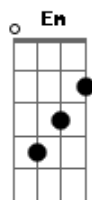

Lady Gaga - Paparazzi

Tom: G

(intro) C D Em D
 Em D Em C)
 C D Em D)

(verso 1)

Bm
 We are the crowd,
 We're c-coming out
 got my flash on, it's true
 need that picture of you

G
 It's so magical
 Em Bm
 We'd be so fantastical

(refrão)

G
 I'm your biggest fan
 D Em
 I'll follow you until you love me

G D
 Baby there's no other superstar
 Em
 you know that I'll be your

G D
 Promise I'll be kind
 Em C
 But I won't stop until that boy is mine

G
 Baby you'll be famous
 D Em
 Chase you down until you love me

Acordes

© ukulele-chords.com

© ukulele-chords.com

© ukulele-chords.com

© ukulele-chords.com

© ukulele-chords.com