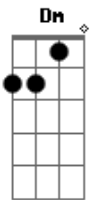

© ukulele-chords.com