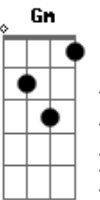

© ukulele-chords.com