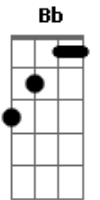

© ukulele-chords.com