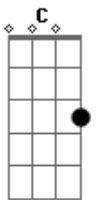

© ukulele-chords.com