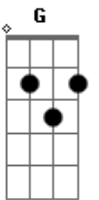

© ukulele-chords.com