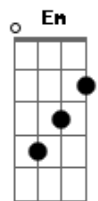

© ukulele-chords.com