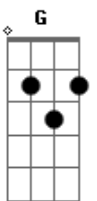

© ukulele-chords.com