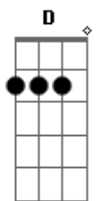

[Pre-Chorus]

F
Every John is just the same
Am
I'm sick of their city games
F
I crave a real wild man
G
I'm strung out on John Wayne

[Chorus]

Am
(dat - doo - deet - doe)
G
(dat - doo - deet - doe, dat - doo - deet - doe)
D
Baby let's get high, John Wayne
Am
(dat - doo - deet - doe)
G
(dat - doo - deet - doe, dat - doo - deet - doe)
D
Baby let's get high, John Wayne

[Verse 2]

Am **G**
Blue collar and a red-state treasure Love junkie on a three-
day bender
D
His grip, so hard, eyes glare Trouble like a mug shot
Am **G**
Charged up, 'cause the man's on a mission 1-2 ya, the gears
are shiftin'
D
He called, I cried, we broke Racin' through the moonlight

[Pre-Chorus]

F
Every John is just the same
Am
I'm sick of their city games
F
I crave a real wild man
G
I'm strung out on John Wayne

[Chorus]

Am
(dat - doo - deet - doe)
G
(dat - doo - deet - doe, dat - doo - deet - doe)
D
Baby let's get high, John Wayne
Am
(dat - doo - deet - doe)
G
(dat - doo - deet - doe, dat - doo - deet - doe)
D
Baby let's get high, John Wayne

[Bridge]

Dm
So here I go
Em
To the eye
F
Of the storm
G **Dm**
Just to feel your love
Em
Knock me over
F
Here I go
G
Into our love storm

[Chorus]

Am
(dat - doo - deet - doe)
G
(dat - doo - deet - doe, dat - doo - deet - doe)
D
Baby let's get high, John Wayne
Am
(dat - doo - deet - doe)
G
(dat - doo - deet - doe, dat - doo - deet - doe)
D
Baby let's get high, John Wayne

Acordes

© ukulele-chords.com