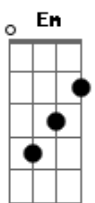

© ukulele-chords.com