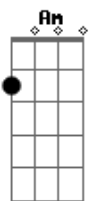

© ukulele-chords.com