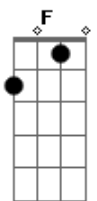

© ukulele-chords.com