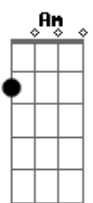

© ukulele-chords.com

© ukulele-chords.com