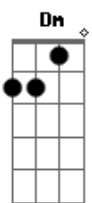

© ukulele-chords.com