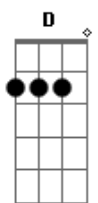

[Pre-Chorus]
F
Every John is just the same
Am
I'm sick of their city games
F
I crave a real wild man
G
I'm strung out on John Wayne

[Chorus]
Am
(dat - doo - deet - doe)
G
(dat - doo - deet - doe, dat - doo - deet - doe)
D
Baby let's get high, John Wayne
Am
(dat - doo - deet - doe)
G
(dat - doo - deet - doe, dat - doo - deet - doe)
D
Baby let's get high, John Wayne

[Verse 2]
Am **G**
Blue collar and a red-state treasure Love junkie on a three-
day bender
D
His grip, so hard, eyes glare Trouble like a mug shot
Am **G**
Charged up, 'cause the man's on a mission 1-2 ya, the gears
are shiftin'
D
He called, I cried, we broke Racin' through the moonlight

[Pre-Chorus]

F
Every John is just the same
Am
I'm sick of their city games
F
I crave a real wild man
G
I'm strung out on John Wayne

[Chorus]
Am
(dat - doo - deet - doe)
G
(dat - doo - deet - doe, dat - doo - deet - doe)
D
Baby let's get high, John Wayne
Am
(dat - doo - deet - doe)
G
(dat - doo - deet - doe, dat - doo - deet - doe)
D
Baby let's get high, John Wayne

[Bridge]
Dm
So here I go
Em
To the eye
F
Of the storm
G **Dm**
Just to feel your love
Em
Knock me over
F
Here I go
G
Into our love storm

[Chorus]
Am
(dat - doo - deet - doe)
G
(dat - doo - deet - doe, dat - doo - deet - doe)
D
Baby let's get high, John Wayne
Am
(dat - doo - deet - doe)
G
(dat - doo - deet - doe, dat - doo - deet - doe)
D
Baby let's get high, John Wayne

Acordes

© ukulele-chords.com