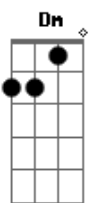

© ukulele-chords.com