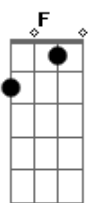

© ukulele-chords.com