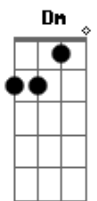

© ukulele-chords.com