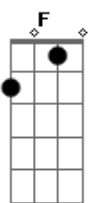

© ukulele-chords.com