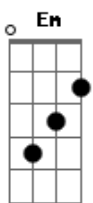

© ukulele-chords.com