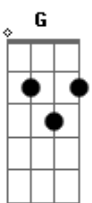

© ukulele-chords.com