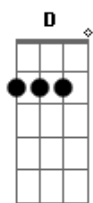

[Pre-Chorus]

F
Every John is just the same
Am
I'm sick of their city games
F
I crave a real wild man
G
I'm strung out on John Wayne

[Chorus]

Am
(dat - doo - deet - doe)
G
(dat - doo - deet - doe, dat - doo - deet - doe)
D
Baby let's get high, John Wayne
Am
(dat - doo - deet - doe)
G
(dat - doo - deet - doe, dat - doo - deet - doe)
D
Baby let's get high, John Wayne

[Verse 2]

Am **G**
Blue collar and a red-state treasure Love junkie on a three-
day bender
D
His grip, so hard, eyes glare Trouble like a mug shot
Am **G**
Charged up, 'cause the man's on a mission 1-2 ya, the gears
are shiftin'
D
He called, I cried, we broke Racin' through the moonlight

[Pre-Chorus]

F
Every John is just the same
Am
I'm sick of their city games
F
I crave a real wild man
G
I'm strung out on John Wayne

[Chorus]

Am
(dat - doo - deet - doe)
G
(dat - doo - deet - doe, dat - doo - deet - doe)
D
Baby let's get high, John Wayne
Am
(dat - doo - deet - doe)
G
(dat - doo - deet - doe, dat - doo - deet - doe)
D
Baby let's get high, John Wayne

[Bridge]

Dm
So here I go
Em
To the eye
F
Of the storm
G **Dm**
Just to feel your love
Em
Knock me over
F
Here I go
G
Into our love storm

[Chorus]

Am
(dat - doo - deet - doe)
G
(dat - doo - deet - doe, dat - doo - deet - doe)
D
Baby let's get high, John Wayne
Am
(dat - doo - deet - doe)
G
(dat - doo - deet - doe, dat - doo - deet - doe)
D
Baby let's get high, John Wayne

Acordes