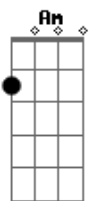

D
Baby let's get high, John Wayne

Am
(dat - doo - deet - doe)

G
(dat - doo - deet - doe, dat - doo - deet - doe)

D
Baby let's get high, John Wayne

Acordes

© ukulele-chords.com

© ukulele-chords.com

© ukulele-chords.com