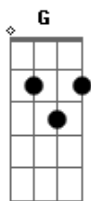

Lady Gaga - John Wayne

Tom: D

(com acordes na forma de C)
Capostrate na 2ª casa

Am **G**
3 am, mustang speedin' Two lovers, headed for a dead end
D
Too fast, hold tight, he laughs Runnin' through the red lights

G
I'm strung out on John Wayne

Am
(dat - doo - deet - doe)

G
(dat - doo - deet - doe, dat - doo - deet - doe)

D
Baby let's get high, John Wayne

Am
(dat - doo - deet - doe)

G
(dat - doo - deet - doe, dat - doo - deet - doe)

G
(dat - doo - deet - doe, dat - doo - deet - doe)

D
Baby let's get high, John Wayne

Am
(dat - doo - deet - doe)

G
(dat - doo - deet - doe, dat - doo - deet - doe)

D
Baby let's get high, John Wayne

Dm
So here I go

D
Baby let's get high, John Wayne

Am
(dat - doo - deet - doe)

G
(dat - doo - deet - doe, dat - doo - deet - doe)

D
Baby let's get high, John Wayne

Acordes

© ukulele-chords.com

© ukulele-chords.com

© ukulele-chords.com