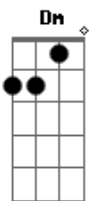

© ukulele-chords.com