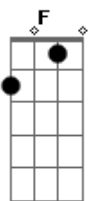

G
(dat - doo - deet - doe, dat - doo - deet - doe)

D
Baby let's get high, John Wayne

Am
(dat - doo - deet - doe)

G
(dat - doo - deet - doe, dat - doo - deet - doe)

D
Baby let's get high, John Wayne

Dm
So here I go

D
Baby let's get high, John Wayne

Am
(dat - doo - deet - doe)

G
(dat - doo - deet - doe, dat - doo - deet - doe)

D
Baby let's get high, John Wayne

Acordes

© ukulele-chords.com

© ukulele-chords.com

© ukulele-chords.com