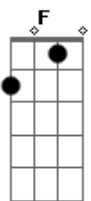

© ukulele-chords.com