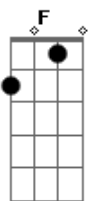

Lady Gaga - John Wayne

Tom: **D**

(com acordes na forma de **C**)
Capostrate na 2ª casa

Am **G**
3 am, mustang speedin' Two lovers, headed for a dead end
D
Too fast, hold tight, he laughs Runnin' through the red lights

G
(dat - doo - deet - doe, dat - doo - deet - doe)

D
Baby let's get high, John Wayne

Am
(dat - doo - deet - doe)

G
(dat - doo - deet - doe, dat - doo - deet - doe)

D
Baby let's get high, John Wayne

Dm
So here I go

D
Baby let's get high, John Wayne

Am
(dat - doo - deet - doe)

G
(dat - doo - deet - doe, dat - doo - deet - doe)

D
Baby let's get high, John Wayne

Acordes

© ukulele-chords.com

© ukulele-chords.com

© ukulele-chords.com