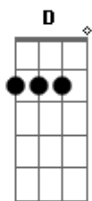

G
(dat - doo - deet - doe, dat - doo - deet - doe)

D
Baby let's get high, John Wayne

Am
(dat - doo - deet - doe)

G
(dat - doo - deet - doe, dat - doo - deet - doe)

D
Baby let's get high, John Wayne

Dm
So here I go

Em
To the eye

F
Of the storm

G **Dm**
Just to feel your love

Em
Knock me over

F
Here I go

G
Into our love storm

Am
(dat - doo - deet - doe)

G
(dat - doo - deet - doe, dat - doo - deet - doe)

D
Baby let's get high, John Wayne

Am
(dat - doo - deet - doe)

G
(dat - doo - deet - doe, dat - doo - deet - doe)

D
Baby let's get high, John Wayne

Acordes

© ukulele-chords.com

© ukulele-chords.com

© ukulele-chords.com