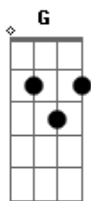

Lady Gaga - John Wayne

Tom: **D**

(com acordes na forma de **C**)
Capostrate na 2ª casa

Am **G**
3 am, mustang speedin' Two lovers, headed for a dead end
D
Too fast, hold tight, he laughs Runnin' through the red lights

G
I'm strung out on John Wayne

Am
(dat - doo - deet - doe)

G
(dat - doo - deet - doe, dat - doo - deet - doe)

D
Baby let's get high, John Wayne

Am
(dat - doo - deet - doe)

G
(dat - doo - deet - doe, dat - doo - deet - doe)

G
(dat - doo - deet - doe, dat - doo - deet - doe)

D
Baby let's get high, John Wayne

Am
(dat - doo - deet - doe)

G
(dat - doo - deet - doe, dat - doo - deet - doe)

D
Baby let's get high, John Wayne

Dm
So here I go

D
Baby let's get high, John Wayne

Am
(dat - doo - deet - doe)

G
(dat - doo - deet - doe, dat - doo - deet - doe)

D
Baby let's get high, John Wayne

Acordes

© ukulele-chords.com

© ukulele-chords.com

© ukulele-chords.com