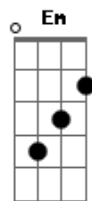

© ukulele-chords.com