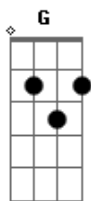

© ukulele-chords.com