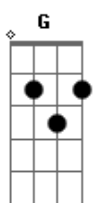

© ukulele-chords.com