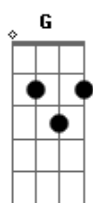

Lady Gaga - I'll Never Love Again

Tom: G
Intro: G G Em Em
C C7M C

[Primeira Parte]

Wish I could
I could have said goodbye
I would have said what I wanted to
Maybe even cried for you
If I knew it would be the last time
I would have broke my heart in two
Tryin' to save a part of you

Don't want to give my heart away
To another stranger
Or let another day begin
Won't even let the sunlight in
Oh I'll never love again
Love again

I'll never love again

I'll never love

Again

I won't I won't I swear I can't

I wish I could but I just won't

I'll never love again

I'll never love

Again

Acordes

© ukulele-chords.com

© ukulele-chords.com

© ukulele-chords.com