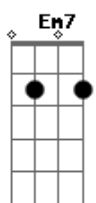

© ukulele-chords.com