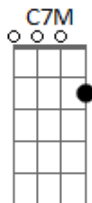

© ukulele-chords.com