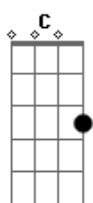

Lady Gaga - I'll Never Love Again

Tom: G
Intro: G G Em Em
C C7M C

[Primeira Parte]

Wish I could
I could have said goodbye
I would have said what I wanted to
Maybe even cried for you
If I knew it would be the last time
I would have broke my heart in two
Tryin' to save a part of you

Don't want to give my heart away
To another stranger
Or let another day begin
Won't even let the sunlight in
Oh I'll never love again
Love again

I'll never love again

I'll never love

Again

I won't I won't I swear I can't

I wish I could but I just won't

I'll never love again

I'll never love

Again

Acordes

© ukulele-chords.com

© ukulele-chords.com

© ukulele-chords.com