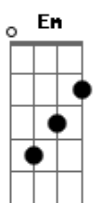

[Refrão]

Don't want to feel another touch
Don't want to start another fire
Don't want to know another kiss
No other name falling off my lips
Don't want to give my heart away
To another stranger
Or let another day begin
Won't even let the sunlight in
No I'll never love again
I'll never love again

(C C7M C)

[Segunda Parte]

When we first met
I never thought that I would fall
I never thought that I'd find myself lyin' in your arms
And I wanna pretend that it's not true
Oh, baby that you're gone
Cause my world keeps turnin' and turnin' and turnin'
And I'm not movin' on

[Refrão]

G G

Don't want to feel another touch
Don't want to start another fire
Don't want to know another kiss
No other name falling off my lips
Don't want to give my heart away
To another stranger
Or let another day begin
Won't even let the sunlight in
No I'll never love

[Ponte]

I don't wanna know this feeling unless it's you and me
I don't wanna waste a moment
And I don't wanna give somebody else the better part of me
I would rather wait for you

[Refrão]

Don't want to feel another touch
Don't want to start another fire
Don't want to know another kiss
No other name falling off my lips

Don't want to give my heart away
To another stranger
Or let another day begin
Won't even let the sunlight in
Oh I'll never love again
Love again

I'll never love again

I'll never love

Again

I won't I won't I swear I can't

I wish I could but I just won't

I'll never love again

I'll never love

Again

Acordes

© ukulele-chords.com