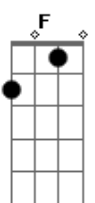

© ukulele-chords.com