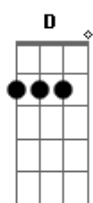

© ukulele-chords.com