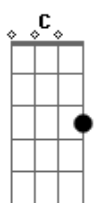

© ukulele-chords.com