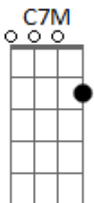

© ukulele-chords.com