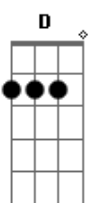

© ukulele-chords.com