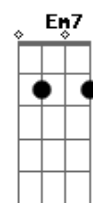

© ukulele-chords.com