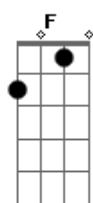

© ukulele-chords.com