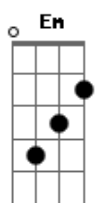

[Refrão]

Don't want to feel another touch
Don't want to start another fire
Don't want to know another kiss
No other name falling off my lips
Don't want to give my heart away
To another stranger
Or let another day begin
Won't even let the sunlight in
No I'll never love again
I'll never love again

(C C7M C)

[Segunda Parte]

When we first met
I never thought that I would fall
I never thought that I'd find myself lyin' in your arms
And I wanna pretend that it's not true
Oh, baby that you're gone
Cause my world keeps turnin' and turnin' and turnin'
And I'm not movin' on

[Refrão]

G G

Don't want to feel another touch
Don't want to start another fire
Don't want to know another kiss
No other name falling off my lips
Don't want to give my heart away
To another stranger
Or let another day begin
Won't even let the sunlight in
No I'll never love

[Ponte]

I don't wanna know this feeling unless it's you and me
I don't wanna waste a moment
And I don't wanna give somebody else the better part of me
I would rather wait for you

[Refrão]

Don't want to feel another touch
Don't want to start another fire
Don't want to know another kiss
No other name falling off my lips

Don't want to give my heart away
To another stranger
Or let another day begin
Won't even let the sunlight in
Oh I'll never love again
Love again

I'll never love again

I'll never love

Again

I won't I won't I swear I can't

I wish I could but I just won't

I'll never love again

I'll never love

Again

Acordes

© ukulele-chords.com