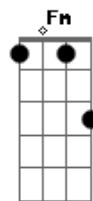

© ukulele-chords.com