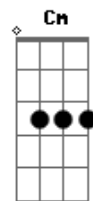

© ukulele-chords.com