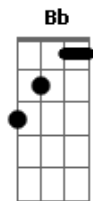

© ukulele-chords.com