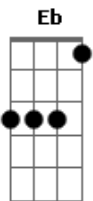

Lady Gaga - I Wanna Be With You

Tom: Eb
Intro: C Em E Em

Cm Bb Ab
Corks off, It's on
Bb Cm
The party's just begun.
Bb Ab
I promise this
Bb Cm
This drink is my last one
Bb Ab
I know that I fucked up again
Fm
Cuz I lost my only friend
Bb
God forgive my sins

Cm Bb Ab
Don't leave me, I
Cm Bb Ab Bb
I'd hate myself for all my life

Eb Bb Cm
My heart would break without you
Ab Eb
Might not awake without you
Bb Cm Ab
Been hurting low, from living high for so long

Eb Bb
I'm sorry, and I love you
Cm Ab
Stay with me, Bell Bottom Blue
Eb Bb
I'll keep searching for an answer
Cm Ab
Cuz I need you more than dope

Eb
I need you more than dope
Bb Ab
Need you more than dope
Bb Eb
Need you more than dope
Bb Ab
I need you more than dope

Cm Bb Ab

Toast one last puff
Bb Cm
And two last regrets
Bb Ab
Three spirits and
Bb Cm
Twelve lonely steps
Bb Ab
Up heaven's stairway to gold
Fm
Mine myself like coal
Bb
A mountain of a soul

Cm Bb Ab
Each day, I cry
Cm Bb Ab Bb
Oh, I feel so low from living high

Eb Bb Cm
My heart would break without you
Ab Eb
Might not awake without you
Bb Cm Ab
Been hurting low, from living high for so long

Eb Bb
I'm sorry, and I love you
Cm Ab
Sing with me, "Bell Bottom Blue"
Eb Bb
I'll keep searching for an answer
Cm Ab
Cuz I need you more than dope

Eb
I need you more than dope
Bb Ab
Need you more than dope
Bb Eb
Need you more than dope
Bb Ab
I need you more than dope

I need you more
Need you more
Eb
I need you more than dope

Acordes

© ukulele-chords.com