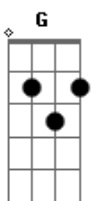

Lady Gaga - Heal Me

Tom: G
Intro: G C Am G Am G C

[Verso 1]

G C
Treat me like your patient
Am G
Just don't keep me waiting
Am G
Or I'll just be wasted
C
In a crowd of the lonely
G C
I need you to inspire me
Am G
When I can't inspire myself
Am G
I need you to provide for me
C
When I feel like someone else

[Pré-Refrão]

F
Lay me down, lay me down now
Am G
Lay me down, touch my spirit ooh
F
Lay me down, lay me down now
Am
Lay me down

[Refrão]

F
Heal me
Am G
God knows nothin' else is gonna
F
Gonna heal me
Am G
Oh, before it's too late
F
Won't you steal me
Am G
Steal me all the way from myself
F
Won't you heal me?
Am G F
Heal me, ahah
Am G F
Heal me, ahah
Am G
Heal me, ahah

[Verso 2]

G C
Dose me with your energy
Am G
Leave your soul inside of me
Am G
Cool me down and calm me
C
Ring me, don't alarm me

[Pré-Refrão]

Acordes

© ukulele-chords.com