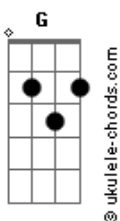

Lady Gaga - Heal Me

Tom: G
Intro: G C Am G Am G C

[Verso 1]

G C
Treat me like your patient
Am G
Just don't keep me waiting
Am G
Or I'll just be wasted
C
In a crowd of the lonely
G C
I need you to inspire me
Am G
When I can't inspire myself
Am G
I need you to provide for me
C
When I feel like someone else

[Pré-Refrão]

F
Lay me down, lay me down now
Am G
Lay me down, touch my spirit ooh
F
Lay me down, lay me down now
Am
Lay me down

[Refrão]

F
Heal me
Am G
God knows nothin' else is gonna
F
Gonna heal me
Am G
Oh, before it's too late
F
Won't you steal me
Am G
Steal me all the way from myself
F
Won't you heal me?
Am G F
Heal me, ahah
Am G F
Heal me, ahah
Am G
Heal me, ahah

[Verso 2]

G C
Dose me with your energy
Am G
Leave your soul inside of me
Am G
Cool me down and calm me
C
Ring me, don't alarm me

[Pré-Refrão]

Acordes

F
Lay me down, lay me down now
Am G
Lay me down, touch my spirit ooh
F
Lay me down, lay me down now
Am
Lay me down