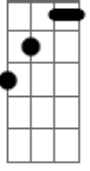

Bb

© ukulele-chords.com