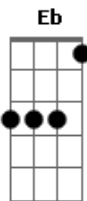

Lady Gaga - Dope

Tom: Eb
Intro: C Em E Em

Cm Bb Ab
Cork's off, It's on
Bb Cm
The party's just begun.
Bb Ab
I promise this
Bb Cm
This drink is my last one
Bb Ab
I know that I fucked up again
Fm
Because I lost my only friend
Bb
God forgive my sins

Cm Bb Ab
Don't leave me, I
Cm Bb Ab Bb
Oh I will hate myself until I die

Eb Bb Cm
My heart would break without you
Ab Eb
Might not awake without you
Bb Cm Ab
Been hurting low, from living high for so long

Eb Bb
I'm sorry, and I love you
Cm Ab
Sing with me, "Bell Bottom Blue"
Eb Bb
I'll keep on searching for an answer
Cm Ab
cause I need you more than dope

Eb
I need you more than dope
Bb Ab
Need you more than dope
Bb Eb
Need you more than dope
Bb Ab
I need you more than dope

Cm Bb Ab

Toast one last puff
Bb Cm
And two last regrets
Bb Ab
Three spirits and
Bb Cm
Twelve lonely steps
Bb Ab
Up heaven's stairway to gold
Fm
Mine myself like coal
Bb
A mountain of a soul

Cm Bb Ab
Each day, I cry
Cm Bb Ab Bb
Oh, I feel so low from living high

Eb Bb Cm
My heart would break without you
Ab Eb
Might not awake without you
Bb Cm Ab
Been hurting low, from living high for so long

Eb Bb
I'm sorry, and I love you
Cm Ab
Sing with me, "Bell Bottom Blue"
Eb Bb
I'll keep on searching for an answer
Cm Ab
cause I need you more than dope

Eb
I need you more than dope
Bb Ab
Need you more than dope
Bb Eb
Need you more than dope
Bb Ab
I need you more than dope

I need you more
Need you more
Eb
I need you more than dope

Acordes