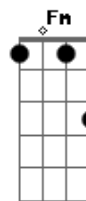

© ukulele-chords.com