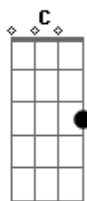

© ukulele-chords.com