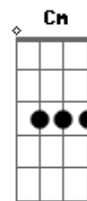

© ukulele-chords.com