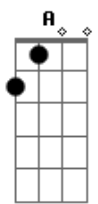

tom:
A (forma dos acordes no tom de G)
Capostrate na 2ª casa

Ooh
I, I just woke up from a dream
Where you and I had to say goodbye
And I don't know what it all means
But since I survived, I realized
Wherever you go, that's where I'll follow
Nobody's promised tomorrow
So I'ma love you every night like it's the last night
Like it's the last night
If the world was ending, I'd wanna be next to you
If the party was over and our time on Earth was through
I'd wanna hold you just for a while
And die with a smile
If the world was ending, I'd wanna be next to you
Woo-oooh
Ooh, lost
Lost in the words that we scream
I don't even wanna do this anymore
'Cause you already know what you mean to me
And our love's the only war worth fighting for

Wherever you go, that's where I'll follow
Nobody's promised tomorrow
So I'ma love you every night like it's the last night
Like it's the last night
If the world was ending, I'd wanna be next to you
If the party was over and our time on Earth was through
I'd wanna hold you just for a while
And die with a smile
If the world was ending, I'd wanna be next to you
Right next to you
Next to you
Right next to you
Oh-oh-oh
(Am D Bm Em)
(Am D Bm Em)
If the world was ending, I'd wanna be next to you
If the party was over and our time on Earth was through
I'd wanna hold you just for a while
And die with a smile
If the world was ending, I'd wanna be next to you
If the world was ending, I'd wanna be next to you
Ooh, ooh
I'd wanna be next to you

Acordes

© ukulele-chords.com