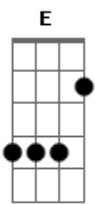

© ukulele-chords.com