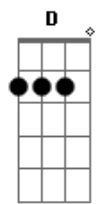

© ukulele-chords.com