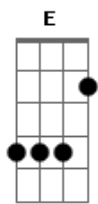

© ukulele-chords.com