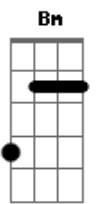

© ukulele-chords.com