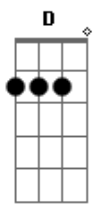

© ukulele-chords.com