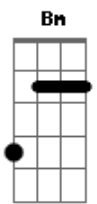

© ukulele-chords.com