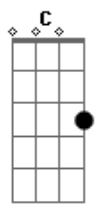

© ukulele-chords.com