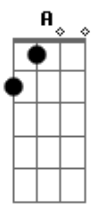

tom:
A (forma dos acordes no tom de G)
Capotraste na 2ª casa

Ooh
I, I just woke up from a dream
Where you and I had to say goodbye
And I don't know what it all means
But since I survived, I realized
Wherever you go, that's where I'll follow
Nobody's promised tomorrow
So I'ma love you every night like it's the last night
Like it's the last night
If the world was ending, I'd wanna be next to you
If the party was over and our time on Earth was through
I'd wanna hold you just for a while
And die with a smile
If the world was ending, I'd wanna be next to you
Woo-oooh
Ooh, lost
Lost in the words that we scream
I don't even wanna do this anymore
'Cause you already know what you mean to me
And our love's the only war worth fighting for

Wherever you go, that's where I'll follow
Nobody's promised tomorrow
So I'ma love you every night like it's the last night
Like it's the last night
If the world was ending, I'd wanna be next to you
If the party was over and our time on Earth was through
I'd wanna hold you just for a while
And die with a smile
If the world was ending, I'd wanna be next to you
Right next to you
Next to you
Right next to you
Oh-oh-oh
(Am D Bm Em)
(Am D Bm Em)
If the world was ending, I'd wanna be next to you
If the party was over and our time on Earth was through
I'd wanna hold you just for a while
And die with a smile
If the world was ending, I'd wanna be next to you
If the world was ending, I'd wanna be next to you
Ooh, ooh
I'd wanna be next to you

Acordes

© ukulele-chords.com