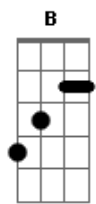

© ukulele-chords.com