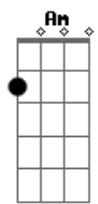

© ukulele-chords.com