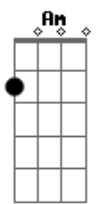

© ukulele-chords.com