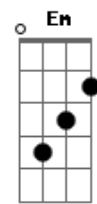

© ukulele-chords.com