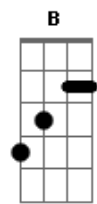

© ukulele-chords.com