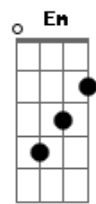

© ukulele-chords.com