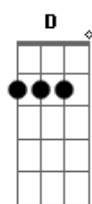

Lady Gaga - Die With A Smile (feat. Bruno Mars)

tom:
Ooh Ooh ^{A7 D7}
I, I just woke up from a dream ^A
Where you and I had to say goodbye ^{A7}
And I don't know what it all means ^{D7}
But since I survived, I realized
Wherever you go, that's where I'll follow ^{A7}
Nobody's promised tomorrow ^{Dbm}
So I'ma love you every night like it's the last night ^{Gbm}
Like it's the last night
If the world was ending, I'd wanna be next to you ^{Bm D Dbm A7}
If the party was over and our time on Earth was through ^{Bm D Dbm A7}
I'd wanna hold you just for a while, and die with a smile ^{Bm D A7 Gbm}
If the world was ending, I'd wanna be next to you ^{Bm A7}
Woo-oooh ^{D7}
Ooh, Lost, lost in the words that we scream ^{A7}
I don't even wanna do this anymore ^{A7}
'Cause you already know what you mean to me ^{D7}
And our love's the only war worth fighting for
Wherever you go, that's where I'll follow ^{A7}

Nobody's promised tomorrow ^{Dbm}
So I'ma love you every night like it's the last night ^{Gbm}
Like it's the last night
If the world was ending, I'd wanna be next to you ^{Bm D Dbm Gbm}
If the party was over and our time on Earth was through ^{Bm D Dbm Gbm}
I'd wanna hold you just for a while, and die ---- with a smile ^{Dm D A7 Gbm}
If the world was ending, I'd wanna be next to you ^{Bm D Bm}
Right next to you ^{D7 Dbm Gbm}
Next to you ^{Bm D7}
Right next to you Oh-oh-oh ^{Dbm Gbm}
(Bm D7 Dbm A7)
(Bm D7 Dbm A7)
If the world was ending, I'd wanna be next to you ^{Bm D7 Dbm Gbm}
If the party was over and our time on Earth was through ^{Bm D7 Dbm Gbm}
I'd wanna hold you just for a while, and die with a smile ^{Bm D7 A7 Gbm}
If the world was ending, I'd wanna be next to you ^{Bm D7 Dbm Gbm}
If the world was ending, I'd wanna be next to you ^{Bm D7 Dbm Gbm}
(Dbm Gbm Bm Bm D7)
Ooh, ooh ^{D7}
I'd wanna be next to you ^{A7}

Acordes

© ukulele-chords.com

© ukulele-chords.com

© ukulele-chords.com

© ukulele-chords.com

© ukulele-chords.com

© ukulele-chords.com

© ukulele-chords.com