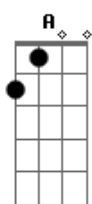

Nobody's promised tomorrow ^{Dbm}
So I'ma love you every night like it's the last night ^{Gbm}
Like it's the last night
If the world was ending, I'd wanna be next to you ^{Bm D Dbm Gbm}
If the party was over and our time on Earth was through ^{Bm D Dbm Gbm}
I'd wanna hold you just for a while, and die ---- with a smile ^{Dm D A7 Gbm}
If the world was ending, I'd wanna be next to you ^{Bm D Bm}
Right next to you ^{D7 Dbm Gbm}
Next to you ^{Bm D7}
Right next to you Oh-oh-oh ^{Dbm Gbm}
(Bm D7 Dbm A7)
(Bm D7 Dbm A7)
If the world was ending, I'd wanna be next to you ^{Bm D7 Dbm Gbm}
If the party was over and our time on Earth was through ^{Bm D7 Dbm Gbm}
I'd wanna hold you just for a while, and die with a smile ^{Bm D7 A7 Gbm}
If the world was ending, I'd wanna be next to you ^{Bm D7 Dbm Gbm}
If the world was ending, I'd wanna be next to you ^{Bm D7 Dbm Gbm}
(Dbm Gbm Bm Bm D7)
Ooh, ooh ^{D7}
I'd wanna be next to you ^{A7}

Acordes