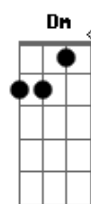

© ukulele-chords.com