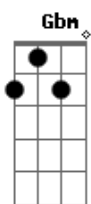

© ukulele-chords.com