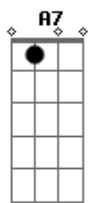

© ukulele-chords.com