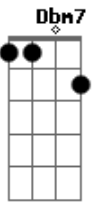

© ukulele-chords.com