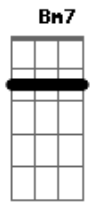

© ukulele-chords.com