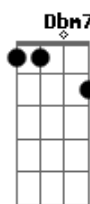

© ukulele-chords.com