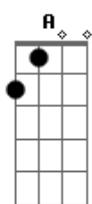

^{Dbm7}
Nobody's promised tomorrow
So I'ma love you every night like it's the last night ^{Gbm}
Like it's the last night
If the world was ending, I'd wanna be next to you ^{Bm7 D Dbm7 Gbm}
If the party was over and our time on Earth was through ^{Bm7 D Dbm7 Gbm}
I'd wanna hold you just for a while, and die ---- with a smile ^{Dm7 D A7 Gbm}
If the world was ending, I'd wanna be next to you ^{Bm7 D Bm7}
Right next to you ^{D7 Dbm7 Gbm}
Next to you ^{Bm7 D7}
Right next to you ^{Dbm7 Gbm} Oh-oh-oh
(Bm7 D7 Dbm7 A7)
(Bm7 D7 Dbm7 A7)
If the world was ending, I'd wanna be next to you ^{Bm7 D7 Dbm7 Gbm}
If the party was over and our time on Earth was through ^{Bm7 D7 Dbm7 Gbm}
I'd wanna hold you just for a while, and die with a smile ^{Bm7 D7 Dbm7 Gbm}
If the world was ending, I'd wanna be next to you ^{Bm7 D7 Dbm7 Gbm}
If the world was ending, I'd wanna be next to you ^{Bm7 D7 Dbm7 Gbm}
(Dbm7 Gbm Bm7 Bm7 D7)
Ooh, ooh ^{D7}
I'd wanna be next to you ^{A7}

Acordes