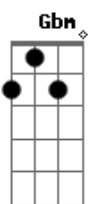

© ukulele-chords.com