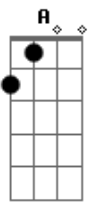

Dbm7
Nobody's promised tomorrow
Gbm
So I'ma love you every night like it's the last night
Like it's the last night
Bm7 D Dbm7 Gbm
If the world was ending, I'd wanna be next to you
Bm7 D Dbm7 Gbm
If the party was over and our time on Earth was through
Dm7 D A7 Gbm
I'd wanna hold you just for a while, and die ---- with a smile
Bm7 D Bm7
If the world was ending, I'd wanna be next to you
D7 Dbm7 Gbm
Right next to you
Bm7 D7
Next to you
Dbm7 Gbm
Right next to you Oh-oh-oh
(**Bm7 D7 Dbm7 A7**)
(**Bm7 D7 Dbm7 A7**)
Bm7 D7 Dbm7 Gbm
If the world was ending, I'd wanna be next to you
Bm7 D7 Dbm7 Gbm
If the party was over and our time on Earth was through
Bm7 D7 A7 Gbm
I'd wanna hold you just for a while, and die with a smile
Bm7 D7 Dbm7 Gbm
If the world was ending, I'd wanna be next to you
Bm7 D7 Dbm7 Gbm
If the world was ending, I'd wanna be next to you
(**Dbm7 Gbm Bm7 Bm7 D7**)
D7
Ooh, ooh
A7
I'd wanna be next to you

Acordes

© ukulele-chords.com