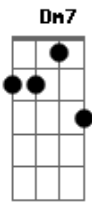

© ukulele-chords.com