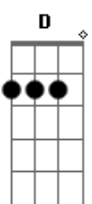

© ukulele-chords.com