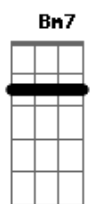

© ukulele-chords.com