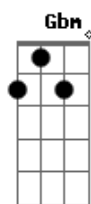

© ukulele-chords.com