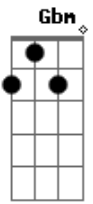

© ukulele-chords.com