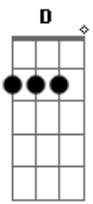

© ukulele-chords.com