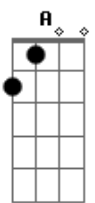

^{Dbm7}
Nobody's promised tomorrow
So I'ma love you every night like it's the last night ^{Gbm}
Like it's the last night
If the world was ending, I'd wanna be next to you ^{Bm7 D Dbm7 Gbm}
If the party was over and our time on Earth was through ^{Bm7 D Dbm7 Gbm}
I'd wanna hold you just for a while, and die ---- with a smile ^{Dm7 D A7 Gbm}
If the world was ending, I'd wanna be next to you ^{Bm7 D Bm7}
Right next to you ^{D7 Dbm7 Gbm}
Next to you ^{Bm7 D7}
Right next to you ^{Dbm7 Gbm} Oh-oh-oh
(Bm7 D7 Dbm7 A7)
(Bm7 D7 Dbm7 A7)
If the world was ending, I'd wanna be next to you ^{Bm7 D7 Dbm7 Gbm}
If the party was over and our time on Earth was through ^{Bm7 D7 Dbm7 Gbm}
I'd wanna hold you just for a while, and die with a smile ^{Bm7 D7 Dbm7 Gbm}
If the world was ending, I'd wanna be next to you ^{Bm7 D7 Dbm7 Gbm}
If the world was ending, I'd wanna be next to you ^{Bm7 D7 Dbm7 Gbm}
(Dbm7 Gbm Bm7 Bm7 D7)
Ooh, ooh ^{D7}
I'd wanna be next to you ^{A7}

Acordes

© ukulele-chords.com