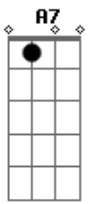

© ukulele-chords.com