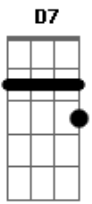

© ukulele-chords.com