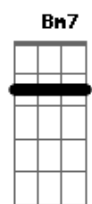

© ukulele-chords.com