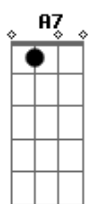

© ukulele-chords.com

© ukulele-chords.com