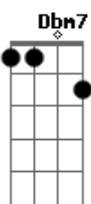

© ukulele-chords.com