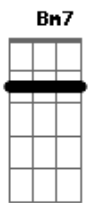

© ukulele-chords.com