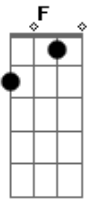

Lady Gaga - Bad Romance

Tom: C

Am C
Caught in a bad romance

G#m7b C
Caught in a bad romance

(intro)

Am C
Want your bad romance
No lugar de tocar os acordes, é preferível que se toque esta sequência

Am C
I want your ugly
C F
I want your disease
Am
I want your everything
C G
As long as it's free
Am
I want your love

Am C G
I want your love

Am C F
I want your drama
The touch of your hand
Am C G
I want your leather studded kiss in the sand
Am
I want your love

Am C G
I want your love

(ponte)
tocar Lá menor, uma batida repetidas vezes
(Am Am Am Am)
You know that I want you
Am Am Am Am
And you know that I need you
Am Am Am Am Am Am Am)
I want it bad , you bad romance

Am C G
I want your love

(ponte)

(refrão)

Am C
Want your bad romance

Tocar Lá menor, uma batida repetidas vezes
(Am Am Am Am)
Walk walk fashion baby
Am
Work it
Am Am Am)...
Move that bitch crazy

Walk walk fashion baby
Work it
Move that bitch crazy
Walk walk fashion baby
Work it
Move that bitch crazy
Walk walk fashion baby
Work it
I'm a Freak bitch baby

(refrão 2x)

(intro)

Acordes

© ukulele-chords.com

© ukulele-chords.com

© ukulele-chords.com

© ukulele-chords.com