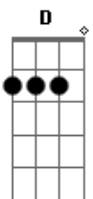

© ukulele-chords.com