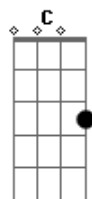

© ukulele-chords.com