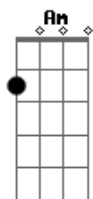

© ukulele-chords.com