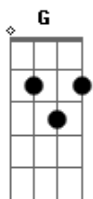

Lady Gaga - Applause

Tom: G

(Em D C)

Am D Em
For the entire song

Verse :

Em D C
I stand here waiting
Am D Em
for you to bang the gong

Em D C
to crash the critic saying:
Am D Em
is it right or is it wrong?

Em D C Am D Em
If only fame had an IV baby could I bare,
Em D C Am D Em
being away from you I found the vein put it in here.

Chorus:

Em D C
Give me that thing that I love
(i'll turn turn the lights out)
Am D Em
Put your hands up make'em touch
(make it real loud) x2

Am D Em
Make it real loud

(put your hands up make'em touch)

Verse :

Pre-Chorus :

Em D C
I live for the applause, applause, applause.

Am
I live for the applause-plause,
D Em
live for the applause-plause.

Em D C
Live for the way that you cheer and scream for me.
Am D Em
The applause, applause, applause.

Chorus:

Em D C
Give me that thing that I love
(i'll turn turn the lights out)
Am D Em
Put your hands up make'em touch
(make it real loud) x2

Am D Em
Make it real loud
(put your hands up make'em touch)

Acordes