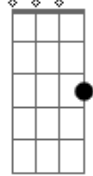

Prechorus:

When you're 'round
 I lose myself inside your mouth
 You've got brown eyes like no one else
 Baby make it to me

Chorus:

Again, and again
 Again
 Again
 Again again
 Never stop again and again
 Again
 Again
 A|-a-again again
 Never stop babe

Bridge:

Tell me
 If I leave him
 Baby would you be there cuz
 Baby you could be m-m-mine
 All the t-t-time

Acordes

G

© ukulele-chords.com

D

© ukulele-chords.com

C