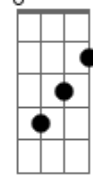

Prechorus:

When you're 'round
 I lose myself inside your mouth
 You've got brown eyes like no one else
 Baby make it to me

Chorus:

Again, and again
 Again
 Again
 Again again
 Never stop again and again
 Again
 Again
 A|-a-again again
 Never stop babe

Bridge:

Tell me
 If I leave him
 Baby would you be there cuz
 Baby you could be m-m-mine
 All the t-t-time

Acordes

G

© ukulele-chords.com

D

© ukulele-chords.com

C

© ukulele-chords.com

Eb

© ukulele-chords.com

Bm

© ukulele-chords.com

Em

© ukulele-chords.com

A