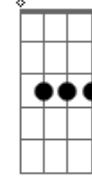

© ukulele-chords.com

Cm