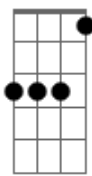

© ukulele-chords.com

Eb