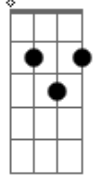

Again

Again
 A|-A-again again
 Never stop oh..

Verse:

He never really saw me
 Or waited when we were hookin' up
 Yeah, he'd never last
 Last week when I was sad
 You said that you knew
 My eyes changed from
 Kind of green
 To "kind of Blue"

Prechorus:

When you're 'round
 I lose myself inside your mouth
 You've got brown eyes like no one else
 Baby make it to me

Chorus:

Again, and again
 Again
 Again
 Again again
 Never stop again and again
 Again
 Again
 A|-a-again again
 Never stop babe

Bridge:

Tell me
 If I leave him
 Baby would you be there cuz
 Baby you could be m-m-mine
 All the t-t-time

Acordes

G

© ukulele-chords.com

D

© ukulele-chords.com

C