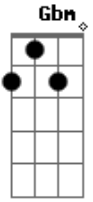

© ukulele-chords.com