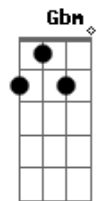

© ukulele-chords.com