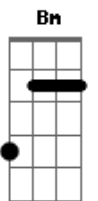

D
Take a look at our little paradise
G
It ain't much but baby, you and I
A
Picked the right stars, made the right wish
G **Bm**
Ain't nothing out there like this
D
And it kills me that I gotta go
G
Couldn't do it if I didn't know
Gbm **G**
That every time I'm walking out that door
D
You know what I'm leaving for
(**D** **G**)

Gbm **G**
You know that this heart of mine is yours
(You know that this heart is yours)
Gbm **G**
That every time I'm walking out that door
D
You know what I'm leaving for

Acordes

© ukulele-chords.com

© ukulele-chords.com