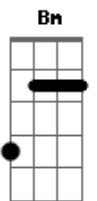

D
Take a look at our little paradise
G
It ain't much but baby, you and I
A
Picked the right stars, made the right wish
G **Bm**
Ain't nothing out there like this
D
And it kills me that I gotta go
G
Couldn't do it if I didn't know
Gbm **G**
That every time I'm walking out that door
D
You know what I'm leaving for
(**D** **G**)

Gbm **G**
You know that this heart of mine is yours
(You know that this heart is yours)
Gbm **G**
That every time I'm walking out that door
D
You know what I'm leaving for

Acordes

© ukulele-chords.com

© ukulele-chords.com