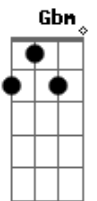

© ukulele-chords.com