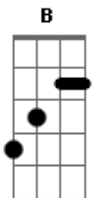

(verse 2)

E Ebm
On a bus in chicago, three rows to the left
Dbm B
You know my heart was racing for you, but we never even met
Dbm B E
But if i knew then, what i know now, i'd fall in love

(refrão)

A2 EM7
'cause love only comes, once in a while
Gbm11 B
Knocks on your door and throws you a smile
A2 EM7
And takes every breath, leaves every scar
Gbm11 B
Speaks to your soul, and sings to your heart
Dbm B E Ebm Dbm
B
And if i knew then, what i know now, i'd fall in love

(verse 3)

E Ebm
On a sunny night in august, backseat of my car
Dbm B
Instead of tryin' to get to know you, i took it way too far

Dbm B E
But if i knew then, what i know now, i'd fall in love, oh

(refrão)

A2 EM7
'cause love only comes, once in a while
Gbm11 B
Knocks on your door and throws you a smile
A2 EM7
And takes every breath, leaves every scar
Gbm11 B
Speaks to your soul, and sings to your heart
Dbm B E
And if i knew then, what i know now, i'd fall in love

(bridge)

A2 EM7
And oh i used up a lot of chances, i can't get them back
G B
But if again it comes callin', i'm gonna make it last

(refrão)

A2 EM7
'cause love only comes, once in a while
Gbm11 B
It knocks on your door and throws you a smile
A2 EM7
And takes every breath, leaves every scar
Gbm11 B
Speaks to your soul, and sings to your heart
Dbm B
And if i knew then, what i know now
Gbm11 B
Whoa, if i knew then, what i know now

(outro)

E Ebm Dbm B E
i'd fall in love.

Acordes

© ukulele-chords.com