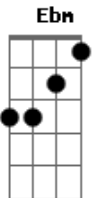

Lady Antebellum - If I Knew Then

Tom: E

(intro) E Ebm Dbm Ebm

(verse 1)

E Ebm Dbm Ebm
 The first time that i saw you, lookin' like you did
 Dbm B
 We were young, we were restless, just two clueless kids
 Dbm B E Ebm Dbm
 B
 But if i knew then, what i know now, i'd fall in love

(verse 2)

E Ebm
 On a bus in chicago, three rows to the left
 Dbm B
 You know my heart was racing for you, but we never even met
 Dbm B E
 But if i knew then, what i know now, i'd fall in love

(refrão)

A2 EM7
 'cause love only comes, once in a while
 Gbm11 B
 Knocks on your door and throws you a smile
 A2 EM7
 And takes every breath, leaves every scar
 Gbm11 B
 Speaks to your soul, and sings to your heart
 Dbm B E Ebm Dbm
 B
 And if i knew then, what i know now, i'd fall in love

(bridge)

A2 EM7
 And oh i used up a lot of chances, i can't get them back
 G B
 But if again it comes callin', i'm gonna make it last

(refrão)

A2 EM7
 'cause love only comes, once in a while
 Gbm11 B
 It knocks on your door and throws you a smile
 A2 EM7
 And takes every breath, leaves every scar
 Gbm11 B
 Speaks to your soul, and sings to your heart
 Dbm B
 And if i knew then, what i know now
 Gbm11 B
 Whoa, if i knew then, what i know now

(outro)

E Ebm Dbm B E
 i'd fall in love.

Acordes

© ukulele-chords.com

© ukulele-chords.com

© ukulele-chords.com

© ukulele-chords.com

© ukulele-chords.com