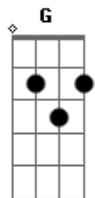

Lady Antebellum - If I Knew Then

Tom: E

(intro) E Ebm Dbm Ebm

(verse 1)

E Ebm Dbm Ebm
 The first time that i saw you, lookin' like you did
 Dbm B
 We were young, we were restless, just two clueless kids
 Dbm B E Ebm Dbm
 B
 But if i knew then, what i know now, i'd fall in love

(verse 2)

E Ebm
 On a bus in chicago, three rows to the left
 Dbm B
 You know my heart was racing for you, but we never even met
 Dbm B E
 But if i knew then, what i know now, i'd fall in love

(refrão)

A2 EM7
 'cause love only comes, once in a while
 Gbm11 B
 Knocks on your door and throws you a smile
 A2 EM7
 And takes every breath, leaves every scar
 Gbm11 B
 Speaks to your soul, and sings to your heart
 Dbm B E Ebm Dbm
 B
 And if i knew then, what i know now, i'd fall in love

(bridge)

A2 EM7
 And oh i used up a lot of chances, i can't get them back
 G B
 But if again it comes callin', i'm gonna make it last

(refrão)

A2 EM7
 'cause love only comes, once in a while
 Gbm11 B
 It knocks on your door and throws you a smile
 A2 EM7
 And takes every breath, leaves every scar
 Gbm11 B
 Speaks to your soul, and sings to your heart
 Dbm B
 And if i knew then, what i know now
 Gbm11 B
 Whoa, if i knew then, what i know now

(outro)

E Ebm Dbm B E
 i'd fall in love.

Acordes

© ukulele-chords.com

© ukulele-chords.com

© ukulele-chords.com

© ukulele-chords.com

© ukulele-chords.com