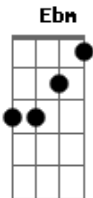

Lady Antebellum - If I Knew Then

Tom: E

(intro) E Ebm Dbm7 Ebm

(verse 1)

E Ebm Dbm7 Ebm
 The first time that i saw you, lookin' like you did
 Dbm7 B
 We were young, we were restless, just two clueless kids
 Dbm B E Ebm Dbm7
 B
 But if i knew then, what i know now, i'd fall in love

(verse 2)

E Ebm
 On a bus in chicago, three rows to the left
 Dbm7 B
 You know my heart was racing for you, but we never even met
 Dbm B E
 But if i knew then, what i know now, i'd fall in love

(refrão)

A2 EM7
 'cause love only comes, once in a while
 Gbm11 B
 Knocks on your door and throws you a smile
 A2 EM7
 And takes every breath, leaves every scar
 Gbm11 B
 Speaks to your soul, and sings to your heart
 Dbm B E Ebm Dbm7
 B
 And if i knew then, what i know now, i'd fall in love

(outro)

E Ebm Dbm7 B E
 i'd fall in love.

Acordes

© ukulele-chords.com

© ukulele-chords.com

© ukulele-chords.com

© ukulele-chords.com

© ukulele-chords.com