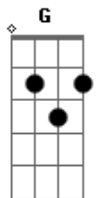

Lady Antebellum - If I Knew Then

Tom: E

(intro) E Ebm Dbm7 Ebm

(verse 1)

E Ebm Dbm7 Ebm
 The first time that i saw you, lookin' like you did
 Dbm7 B
 We were young, we were restless, just two clueless kids
 Dbm B E Ebm Dbm7
 B
 But if i knew then, what i know now, i'd fall in love

(verse 2)

E Ebm
 On a bus in chicago, three rows to the left
 Dbm7 B
 You know my heart was racing for you, but we never even met
 Dbm B E
 But if i knew then, what i know now, i'd fall in love

(refrão)

(bridge)

A2 EM7
 And oh i used up a lot of chances, i can't get them back
 G B
 But if again it comes callin', i'm gonna make it last

(refrão)

A2 EM7
 'cause love only comes, once in a while
 Gbm11 B
 It knocks on your door and throws you a smile
 A2 EM7
 And takes every breath, leaves every scar
 Gbm11 B
 Speaks to your soul, and sings to your heart
 Dbm B
 And if i knew then, what i know now
 Gbm11 B
 Whoa, if i knew then, what i know now

(outro)

E Ebm Dbm7 B E
 i'd fall in love.

Acordes

© ukulele-chords.com

© ukulele-chords.com

© ukulele-chords.com

© ukulele-chords.com

© ukulele-chords.com