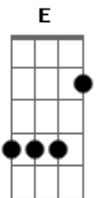

© ukulele-chords.com