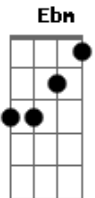

Lady Antebellum - If I Knew Then

Tom: E

(intro) E Ebm Dbm7 Ebm

(verse 1)

E Ebm Dbm7 Ebm
 The first time that i saw you, lookin' like you did
 Dbm7 B
 We were young, we were restless, just two clueless kids
 Dbm B E Ebm Dbm7
 B
 But if i knew then, what i know now, i'd fall in love

(verse 2)

E Ebm
 On a bus in chicago, three rows to the left
 Dbm7 B
 You know my heart was racing for you, but we never even met
 Dbm B E
 But if i knew then, what i know now, i'd fall in love

(refrão)

(bridge)

A2 EM7
 And oh i used up a lot of chances, i can't get them back
 G B
 But if again it comes callin', i'm gonna make it last

(refrão)

A2 EM7
 'cause love only comes, once in a while
 Gbm11 B
 It knocks on your door and throws you a smile
 A2 EM7
 And takes every breath, leaves every scar
 Gbm11 B
 Speaks to your soul, and sings to your heart
 Dbm B
 And if i knew then, what i know now
 Gbm11 B
 Whoa, if i knew then, what i know now

(outro)

E Ebm Dbm7 B E
 i'd fall in love.

Acordes

© ukulele-chords.com

© ukulele-chords.com

© ukulele-chords.com

© ukulele-chords.com

© ukulele-chords.com