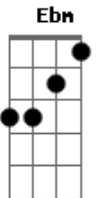

Lady Antebellum - If I Knew Then

Tom: E

(intro) E Ebm Dbm7 Ebm

(verse 1)

E Ebm Dbm7 Ebm
 The first time that i saw you, lookin' like you did
 Dbm7 B
 We were young, we were restless, just two clueless kids
 Dbm B E Ebm Dbm7
 B
 But if i knew then, what i know now, i'd fall in love

(verse 2)

E Ebm
 On a bus in chicago, three rows to the left
 Dbm7 B
 You know my heart was racing for you, but we never even met
 Dbm B E
 But if i knew then, what i know now, i'd fall in love

(refrão)

A2 EM7
 'cause love only comes, once in a while
 Gbm11 B
 Knocks on your door and throws you a smile
 A2 EM7
 And takes every breath, leaves every scar
 Gbm11 B
 Speaks to your soul, and sings to your heart
 Dbm B E Ebm Dbm7
 B
 And if i knew then, what i know now, i'd fall in love

(outro)

E Ebm Dbm7 B E
 i'd fall in love.

Acordes

© ukulele-chords.com

© ukulele-chords.com

© ukulele-chords.com

© ukulele-chords.com

© ukulele-chords.com