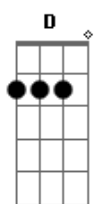

Lady Antebellum - I Run To You

Tom: D
Intro: 2x: D A G

I run from hate
I run from prejudice
I run from pessimists
But I run too late
I run my life
Or is it running me
Run from my past
I run too fast
Or too slow it seems
When lies become the truth
That's when I run to you

Refrão:
This world keeps spinning faster
Into a new disaster so I run to you
I run to you baby
And when it all starts coming undone
Baby you're the only one I run to
I run to you
We run on fumes
Your life and mine

Like the sands of time
Slippin' right on through
And our love's the only truth
That's why I run to you

Refrão:
This world keeps spinning faster
Into a new disaster so I run to you
I run to you baby
And when it all starts coming undone
Baby you're the only one I run to
I run to you

This world keeps spinning faster
Into a new disaster so I run to you
I run to you baby
And when it all starts coming undone
Baby you're the only one I run to
I run to you
I run to you
I run to you yeeeee
ooh ooooo
oh I run to you

Acordes

© ukulele-chords.com