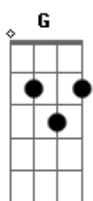

Lady Antebellum - Hurt

tom:

G

[Verso 1]

If my memory gets the best of me
Then I'll always find an excuse
Yeah, I'll make believe, re-write history
Ignite a spark I can't undo
It always starts out simple like a conversation
Before I know it, I'm lost in your illumination

[Refrão]

If you catch my eye across a crowded room
I'll fall into the atmosphere surrounding you
If you pull me close just to disappear
The chances are I'd wait for you a thousand years
If you light the fuse you know that I'll react
If you're reckless with your love just to take it back
You could hurt somebody like that

[Verso 2]

You're a carnival on a summer night
Gone too soon every time
Yeah, it's beautiful how you burn so bright

In the waste land you leave behind

[Refrão]

If you catch my eye across a crowded room
I'll fall into the atmosphere surrounding you
If you pull me close just to disappear
The chances are I'd wait for you a thousand years
If you light the fuse you know that I'll react
If you're reckless with your love just to take it back
You could hurt somebody like that

(F Em Am F)

[Ponte]

If you call me up at 3AM
I'll run to the rescue time and time and time again

[Refrão]

If you pull me close just to disappear
The chances are I'd wait for you a thousand years
If you light the fuse you know that I'll react
If you're reckless with your love just to take it back
You could hurt somebody like that
You could hurt somebody like that
You could hurt somebody like that

Acordes

© ukulele-chords.com