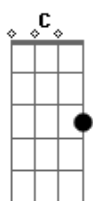

© ukulele-chords.com