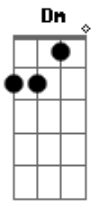

© ukulele-chords.com