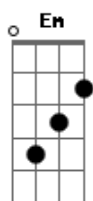

© ukulele-chords.com