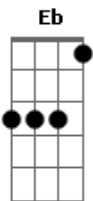

© ukulele-chords.com