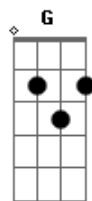

© ukulele-chords.com