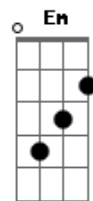

© ukulele-chords.com