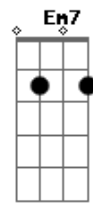

© ukulele-chords.com