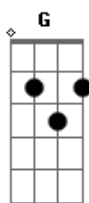

© ukulele-chords.com