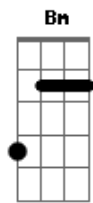

© ukulele-chords.com