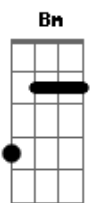

© ukulele-chords.com