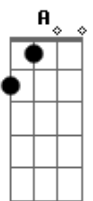

D G Em7
Mama said home is where the heart is
A D
When I left that town
G Em7
I made it all the way to West Virginia

A
And that's where my heart found
Bm A G
Exactly where I'm supposed to be
D Em7
It didn't take much time
A NC D G
It's just south of the Mason Dixon line
Em7 A D
It's just south of the Mason Dixon line

(D G Em7 A)

D G
I worked third shift at an all night diner
Em7 A
Only stayed to save a little money for
D G
Enough gas to make it to the east coast
Em7 A
That's when I saw the brightest pair of

D G Em7 A
Deep blue eyes walking straight into my li--fe
Bm G
And every night we talked till it became so clear
Bm A A
And I could feel those dreams inside shifting gears
A A
Cause love brought me here

D G Em7
Mama said home is where the heart is
A D
When I left that town
G Em7
I made it all the way to West Virginia

A
And that's where my heart found
Bm A G
Exactly where I'm supposed to be
D Em7
It didn't take much time
A D G
It's just south of the Mason Dixon line
Em7 A D
It's just south of the Mason Dixon line

Bm G
And I'm standing in my veil about to say I do
Em7 A D D2 D
As mama smiles with tear drops in her eyes
Bm G
And then I realize there's something mama always knew
C G A
Love is what I really left to find

D G Em7
She said home is where the heart is
A D
When I left that town
G Em7
I made it all the way to West Virginia

A
And that's where my heart found
Bm A G
Exactly where I'm supposed to be
D Em7
It didn't take much time
A D G
It's just south of the Mason Dixon line
Em7 A D
It's just south of the Mason Dixon line

Acordes

© ukulele-chords.com