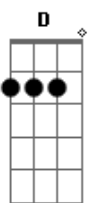

© ukulele-chords.com