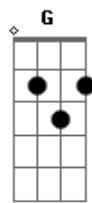

© ukulele-chords.com