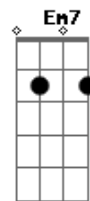

© ukulele-chords.com