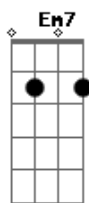

© ukulele-chords.com