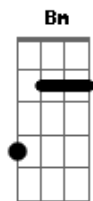

© ukulele-chords.com