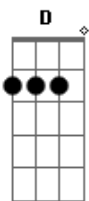

© ukulele-chords.com