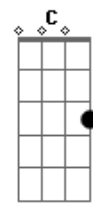

© ukulele-chords.com