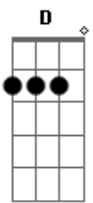

© ukulele-chords.com