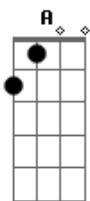

D G Em7
Mama said home is where the heart is
A D
When I left that town
G Em7
I made it all the way to West Virginia

A
And that's where my heart found
Bm A G
Exactly where I'm supposed to be
D Em7
It didn't take much time
A NC D G
It's just south of the Mason Dixon line
Em7 A D
It's just south of the Mason Dixon line

(D G Em7 A)

D G
I worked third shift at an all night diner
Em7 A
Only stayed to save a little money for
D G
Enough gas to make it to the east coast
Em7 A
That's when I saw the brightest pair of

D G Em7 A
Deep blue eyes walking straight into my li--fe
Bm G
And every night we talked till it became so clear
Bm A A
And I could feel those dreams inside shifting gears
A A
Cause love brought me here

D G Em7
Mama said home is where the heart is
A D
When I left that town
G Em7
I made it all the way to West Virginia

A
And that's where my heart found
Bm A G
Exactly where I'm supposed to be
D Em7
It didn't take much time
A D G
It's just south of the Mason Dixon line
Em7 A D
It's just south of the Mason Dixon line

Bm G
And I'm standing in my veil about to say I do
Em7 A D D2 D
As mama smiles with tear drops in her eyes
Bm G
And then I realize there's something mama always knew
C G A
Love is what I really left to find

D G Em7
She said home is where the heart is
A D
When I left that town
G Em7
I made it all the way to West Virginia

A
And that's where my heart found
Bm A G
Exactly where I'm supposed to be
D Em7
It didn't take much time
A D G
It's just south of the Mason Dixon line
Em7 A D
It's just south of the Mason Dixon line

Acordes