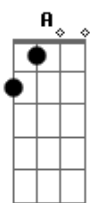

D G Em7
Mama said home is where the heart is
A D
When I left that town
G Em7
I made it all the way to West Virginia

A
And that's where my heart found
Bm A G
Exactly where I'm supposed to be
D Em7
It didn't take much time
A NC D G
It's just south of the Mason Dixon line
Em7 A D
It's just south of the Mason Dixon line

(D G Em7 A)

D G
I worked third shift at an all night diner
Em7 A
Only stayed to save a little money for
D G
Enough gas to make it to the east coast
Em7 A
That's when I saw the brightest pair of

D G Em7 A
Deep blue eyes walking straight into my li--fe
Bm G
And every night we talked till it became so clear
Bm A A
And I could feel those dreams inside shifting gears
A A
Cause love brought me here

D G Em7
Mama said home is where the heart is
A D
When I left that town
G Em7
I made it all the way to West Virginia

A
And that's where my heart found
Bm A G
Exactly where I'm supposed to be
D Em7
It didn't take much time
A D G
It's just south of the Mason Dixon line
Em7 A D
It's just south of the Mason Dixon line

Bm G
And I'm standing in my veil about to say I do
Em7 A D D2 D
As mama smiles with tear drops in her eyes
Bm G
And then I realize there's something mama always knew
C G A
Love is what I really left to find

D G Em7
She said home is where the heart is
A D
When I left that town
G Em7
I made it all the way to West Virginia

A
And that's where my heart found
Bm A G
Exactly where I'm supposed to be
D Em7
It didn't take much time
A D G
It's just south of the Mason Dixon line
Em7 A D
It's just south of the Mason Dixon line

Acordes