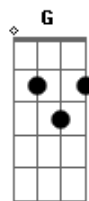

© ukulele-chords.com