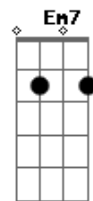

© ukulele-chords.com