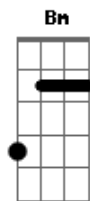

© ukulele-chords.com