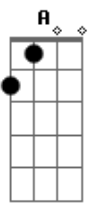

D G Em7
Mama said home is where the heart is
A D
When I left that town
G Em7
I made it all the way to West Virginia

A
And that's where my heart found
Bm A G
Exactly where I'm supposed to be
D Em7
It didn't take much time
A NC D G
It's just south of the Mason Dixon line
Em7 A D
It's just south of the Mason Dixon line

(D G Em7 A)

D G
I worked third shift at an all night diner
Em7 A
Only stayed to save a little money for
D G
Enough gas to make it to the east coast
Em7 A
That's when I saw the brightest pair of

D G Em7 A
Deep blue eyes walking straight into my li--fe
Bm G
And every night we talked till it became so clear
Bm A A
And I could feel those dreams inside shifting gears
A A
Cause love brought me here

D G Em7
Mama said home is where the heart is
A D
When I left that town
G Em7
I made it all the way to West Virginia

A
And that's where my heart found
Bm A G
Exactly where I'm supposed to be
D Em7
It didn't take much time
A D G
It's just south of the Mason Dixon line
Em7 A D
It's just south of the Mason Dixon line

Bm G
And I'm standing in my veil about to say I do
Em7 A D D2 D
As mama smiles with tear drops in her eyes
Bm G
And then I realize there's something mama always knew
C G A
Love is what I really left to find

D G Em7
She said home is where the heart is
A D
When I left that town
G Em7
I made it all the way to West Virginia

A
And that's where my heart found
Bm A G
Exactly where I'm supposed to be
D Em7
It didn't take much time
A D G
It's just south of the Mason Dixon line
Em7 A D
It's just south of the Mason Dixon line

Acordes

© ukulele-chords.com