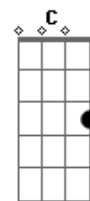

© ukulele-chords.com