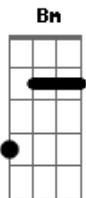

© ukulele-chords.com