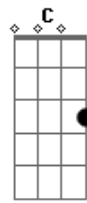

© ukulele-chords.com