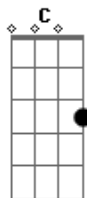

© ukulele-chords.com