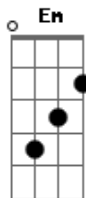

© ukulele-chords.com