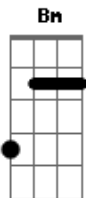

© ukulele-chords.com