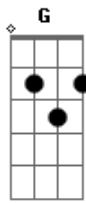

© ukulele-chords.com