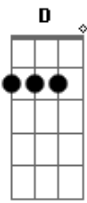

Lady Antebellum - Hello Word

Tom: D
Intro: D A A

Bm **G** **D**
Traffic crawls, cell phone calls, talk radio screams at me
A **Bm** **G**
Through my tinted window I see, little girl, rust red mini van
D **A** **G**
She's got, chocolate on her face, got little hands and she waves at me
Yeah she smiles at me

D **Bm** **G** **Em** **G**
Well hello world, How you been, Good to see you my old friend
D **Bm** **G** **Em**
G
Sometimes I feel, as cold as steel, broken like I'm never gonna heal
Em **G** **Em**
D
And I see a light, a little hope in a little girl, well hello world

Bm **G**
Every day, I drive by a little white church
D **A**
It's got those, little white crosses, like angels in the yard
Bm **G**
Maybe I should, stop on in, say a prayer
D **Bm**
Maybe talk to God like, he is there
G

Oh, I know He's there, Yeah, I know He's there

D **Bm** **G** **Em** **G**
Well hello world, How you been, Good to see you my old friend
D **Bm** **G** **Em**
G
Sometimes I feel, as cold as steel, broken like I'm never gonna heal
Em **G** **Em**
And I see a light, a little grace a little faith unfurls
D
Well hello world
C
Sometimes, I forget what living's for
G **Em**
And I hear my life through my front door, and I breathe it in
G **Em** **G**
A
Oh, I'm home again, and I see my wife, my little boy and a little girl
D
Hello world
(**Bm**)
G **D**
Hello world
Bm **G**
Well the empty disappears, I remember why I'm here
D **Bm**
Just surrender and believe, I fall down on my knees
G **D** **Bm** **G**
Well, hello world, hello world, hello world
[Final] **D** **Bm** **G** **A** **Bm** **Em** **D** **A** **D**

Acordes

© ukulele-chords.com

© ukulele-chords.com

© ukulele-chords.com

© ukulele-chords.com

© ukulele-chords.com

© ukulele-chords.com