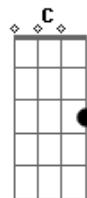

© ukulele-chords.com