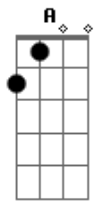

Lady Antebellum - Hello Word

Tom: D
Intro: D A A

Bm **G** **D**
Traffic crawls, cell phone calls, talk radio screams at me
A **Bm** **G**
Through my tinted window I see, little girl, rust red mini van
D **A** **G**
She's got, chocolate on her face, got little hands and she waves at me
Yeah she smiles at me

D **Bm** **G** **Em** **G**
Well hello world, How you been, Good to see you my old friend
D **Bm** **G** **Em**
G
Sometimes I feel, as cold as steel, broken like I'm never gonna heal
Em **G** **Em**
D
And I see a light, a little hope in a little girl, well hello world

Bm **G**
Every day, I drive by a little white church
D **A**
It's got those, little white crosses, like angels in the yard
Bm **G**
Maybe I should, stop on in, say a prayer
D **Bm**
Maybe talk to God like, he is there
G

Oh, I know He's there, Yeah, I know He's there

D **Bm** **G** **Em** **G**
Well hello world, How you been, Good to see you my old friend
D **Bm** **G** **Em**
G
Sometimes I feel, as cold as steel, broken like I'm never gonna heal
Em **G** **Em**
And I see a light, a little grace a little faith unfurls
D
Well hello world
C
Sometimes, I forget what living's for
G **Em**
And I hear my life through my front door, and I breathe it in
G **Em** **G**
A
Oh, I'm home again, and I see my wife, my little boy and a little girl
D
Hello world
(**Bm**)
G **D**
Hello world
Bm **G**
Well the empty disappears, I remember why I'm here
D **Bm**
Just surrender and believe, I fall down on my knees
G **D** **Bm** **G**
Well, hello world, hello world, hello world
[Final] **D** **Bm** **G** **A** **Bm** **Em** **D** **A** **D**

Acordes

© ukulele-chords.com