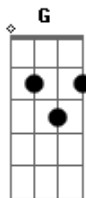

© ukulele-chords.com