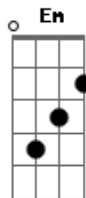

© ukulele-chords.com