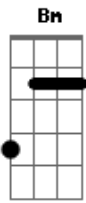

© ukulele-chords.com