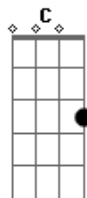

© ukulele-chords.com