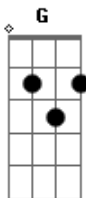

© ukulele-chords.com