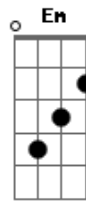

© ukulele-chords.com