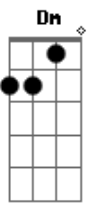

© ukulele-chords.com