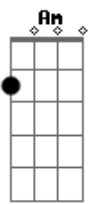

© ukulele-chords.com