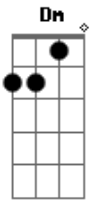

© ukulele-chords.com