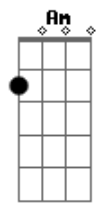

© ukulele-chords.com