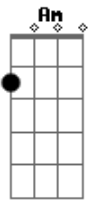

© ukulele-chords.com