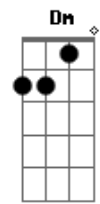

Lady Antebellum - Emily

Tom: F

Intro (F, Bb, Am, Gm, F, C)

Oh Emily,
I'm still out here chasing all my dreams
Oh Emily,
What I'd give to have you here with me
To look into those green eyes
And wake up with the sunrise, in your arms
But always know, that wherever I go
There's a piece of your heart
That I keep in my soul, and never doubt
I'm the same man that loved you back home
And knowing that you're waiting, believing and praying
Is what keeps me going on
(Bb, Am, Gm, F, C)

Oh Emily,
Tell your folks I hope they're doing fine
Oh Emily,
I just called to hear your voice tonight,
Girl I miss you so much,

And before we hang up, remember this

But always know, that wherever I go
There's a piece of your heart
That I keep in my soul, and never doubt
I'm the same man that loved you back home
And knowing that you're waiting, believing and praying
Is what keeps me going on

That's right
Yeah keeps me going on, yeah

Always know, that wherever I go
There's a piece of your heart
That I keep in my soul, and never doubt
I'm the same man that loved you back home
And knowing that you're waiting,
Knowing that I'm waiting
Believing and praying
Keep believing and praying
And all the dreams I'm chasing
Is what keeps me going on
Bb, Am, Gm, F, C, F

Acordes

© ukulele-chords.com

© ukulele-chords.com

© ukulele-chords.com

© ukulele-chords.com

© ukulele-chords.com

© ukulele-chords.com

© ukulele-chords.com