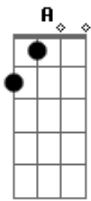

© ukulele-chords.com