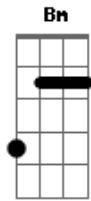

© ukulele-chords.com