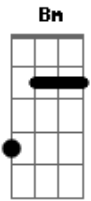

© ukulele-chords.com