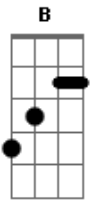

© ukulele-chords.com

© ukulele-chords.com