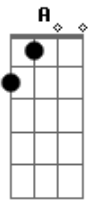

© ukulele-chords.com