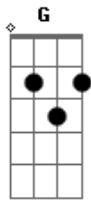

© ukulele-chords.com