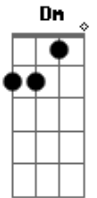

© ukulele-chords.com