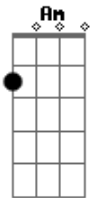

© ukulele-chords.com