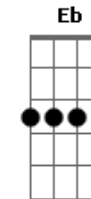

© ukulele-chords.com

© ukulele-chords.com