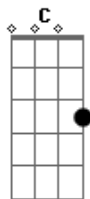

© ukulele-chords.com

© ukulele-chords.com