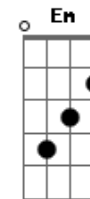

© ukulele-chords.com

© ukulele-chords.com