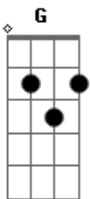

(refrão)

G C
I should have been chasing you
D
I should have been trying to prove
Em D C D
That you were all that mattered to me
G C
I should have said all the things
D
That I kept inside of me
Em D C G
Maybe I could've made you believe
Am G C
That what we had was all we'd ever need
G G G D

(verse)

Em Eb
My friends think I'm moving on
G C#m7(5b)
The truth is I'm not that strong
Am7 D G G G D
Nobody knows it but me
Em Eb
I've kept all the words you said

G C#m7(5b)
In a box underneath my bed
Am7 D G G G D
Nobody knows it but me
Em D C
But if your happy I'll get through somehow
Em D F
But the truth is I feel the same way now

(refrão)

G C
I should have been chasing you
D
I should have been trying to prove
Em D C D
That you were all that mattered to me
G C
I should have said all the things
D
That I kept inside of me
Em D C G
Maybe I could've made you believe
Am7 G C D Em
That what we had was all we'd ever need
D G C Em
It was all we'd ever need
D G C Em
Thought it was all we'd ever need

(refrão)

G C
I should have been chasing you
D
I should have been trying to prove
Em D C D
That you were all that mattered to me
G C
I should have said all the things
D
That I kept inside of me
Em D C G
Maybe I could've made you believe
Am G C G
That what we had ooh Oh
Am G C
That what we had (what we had)
D C Em D C Em F
Was all we'd ever need

Acordes

© ukulele-chords.com