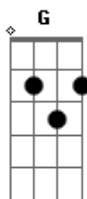

(refrão)

G C
I should have been chasing you
D
I should have been trying to prove
Em D C D
That you were all that mattered to me
G C
I should have said all the things
D
That I kept inside of me
Em D C G
Maybe I could've made you believe
Am G C
That what we had was all we'd ever need
G G G D

(verse)

Em Eb
My friends think I'm moving on
G C#m7(5b)
The truth is I'm not that strong
Am7 D G G G D
Nobody knows it but me
Em Eb
I've kept all the words you said

G C#m7(5b)
In a box underneath my bed
Am7 D G G G D
Nobody knows it but me
Em D C
But if your happy I'll get through somehow
Em D F
But the truth is I feel the same way now

(refrão)

G C
I should have been chasing you
D
I should have been trying to prove
Em D C D
That you were all that mattered to me
G C
I should have said all the things
D
That I kept inside of me
Em D C G
Maybe I could've made you believe
Am7 G C D Em
That what we had was all we'd ever need
D G C Em
It was all we'd ever need
D G C Em
Thought it was all we'd ever need

(refrão)

G C
I should have been chasing you
D
I should have been trying to prove
Em D C D
That you were all that mattered to me
G C
I should have said all the things
D
That I kept inside of me
Em D C G
Maybe I could've made you believe
Am G C G
That what we had ooh Oh
Am G C
That what we had (what we had)
D C Em D C Em F
Was all we'd ever need

Acordes