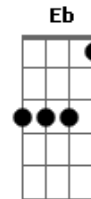

© ukulele-chords.com

© ukulele-chords.com