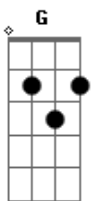

(refrão)

G C
I should have been chasing you
D
I should have been trying to prove
Em D C D
That you were all that mattered to me
G C
I should have said all the things
D
That I kept inside of me
Em D C G
Maybe I could've made you believe
Am G C
That what we had was all we'd ever need
G G G D

(verse)

Em Eb
My friends think I'm moving on
G C#m7(5b)
The truth is I'm not that strong
Am7 D G G G D
Nobody knows it but me
Em Eb
I've kept all the words you said

G C#m7(5b)
In a box underneath my bed
Am7 D G G G D
Nobody knows it but me
Em D C
But if your happy I'll get through somehow
Em D F
But the truth is I feel the same way now

(refrão)

G C
I should have been chasing you
D
I should have been trying to prove
Em D C D
That you were all that mattered to me
G C
I should have said all the things
D
That I kept inside of me
Em D C G
Maybe I could've made you believe
Am7 G C D Em
That what we had was all we'd ever need
D G C Em
It was all we'd ever need
D G C Em
Thought it was all we'd ever need

(refrão)

G C
I should have been chasing you
D
I should have been trying to prove
Em D C D
That you were all that mattered to me
G C
I should have said all the things
D
That I kept inside of me
Em D C G
Maybe I could've made you believe
Am G C G
That what we had ooh Oh
Am G C
That what we had (what we had)
D C Em D C Em F
Was all we'd ever need

Acordes

© ukulele-chords.com