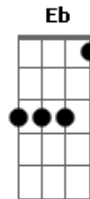

© ukulele-chords.com