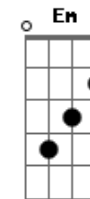

© ukulele-chords.com

© ukulele-chords.com