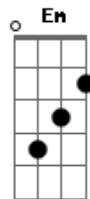

© ukulele-chords.com