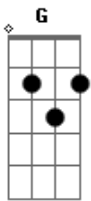

Lacuna Coil - Swamped

Tom: **G**

Intro: DUÇÃO: **Em7**

When you're taught ?.
feelings?.

through

Em7
Destiny flying high above ?all i know is that you can realize
it...
Destiny who cares ? as it turns around and I know that it
descends down on me?

CHORUS

It's just another another day..the shame is gone..hard to
believe..that I've let it go?..

RIFF

Em7

Destiny can replace my life?scary shawdows of my past are
alive?

Destiny who cares?as it turns around and I know that it
descends with a smile?

CHORUS

RIFF

VOLTA NO CHORUS

Acordes

© ukulele-chords.com