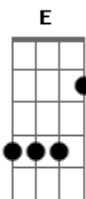

Lacuna Coil - Self Deception

Tom: **F**

Tuning Drop **D** DADgbe

[INTRO]

[BRIDGE]

Guitar 1

Guitar 2

[VERSE]

[INTERLUDE]

P.M.

[OUTRO]

```
e|-----||
b|-----||
g|-----||
D|--5\--||
A|--5\--||
D|--5\--||
```

ORDER:

Intro: BRIDGE

VERSE

BRIDGE (only Guitar 2 and only 1 times)

VERSE

BRIDGE (only Guitar 2)

CHORUS

INTERLUDE

BRIDGE X2

VERSE

BRIDGE (only Guitar 2)

CHORUS X2

BRIDGE2

CHORUS X2

INTERLUDE

OUTRO

Acordes

© ukulele-chords.com

© ukulele-chords.com

© ukulele-chords.com