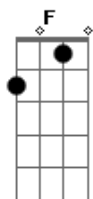

Lacuna Coil - Self Deception

Tom: **F**

Tuning Drop **D** DADgbe

[INTRO]

[BRIDGE]

Guitar 1

Guitar 2

[VERSE]

Guitar 1

Guitar 2 /w wah, after 1st time Verse Guitar 1

Guitar 2

VERSE]

Guitar 1

Guitar 2 /w wah, after 1st time Verse Guitar 1

Guitar 2

[CHORUS]

Guitar 1

Guitar 2

[INTERLUDE]

P.M. . . . .

Guitar 1

Guitar 2

VERSE]

Guitar 1

Guitar 2 /w wah, after 1st time Verse Guitar 1

Guitar 2

CHORUS]

Guitar 1

Guitar 2

[BRIDGE

Guitar 1

P.M. . . . .

After the 2 times guitar 1 ,guitar 2 plays quite the same 1 octave higher 4 times

Guitar 2

CHORUS]

Guitar 1

Guitar 2

(the last 2 times a third guitar plays the same riff, so that it's louder, but that's just a recording thing.I guess, that live, the thurst guitar plays also the 2nd Riff.)

[INTERLUDE]

P.M. . . . .

[OUTRO]

```
e|-----||
b|-----||
g|-----||
D|--5\--||
A|--5\--||
D|--5\--||
```

ORDER:

Intro: BRIDGE

VERSE

BRIDGE (only Guitar 2 and only 1 times)

VERSE

BRIDGE (only Guitar 2)

CHORUS

INTERLUDE

BRIDGE X2

VERSE

BRIDGE (only Guitar 2)

CHORUS X2

BRIDGE2

CHORUS X2

INTERLUDE

OUTRO

Acordes