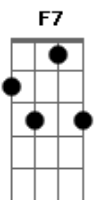

Lacuna Coil - Reverie

Tom: F

(Dm Am Gm F7)
 I have you here in my dreams at night
 You were holding my hands
 Then I awake and you're not mine
 Now it's time to rise
 Bb
 I want to turn cold ice in my soul
 Gm F7 E Bm
 Got to freeze this yearning inside

Bm A
 When you're inflicted by
 G E
 the passion of love
 Bm A
 desire and yearning the
 G E
 deeper they burn
 Bm A
 you were...
 G E
 now it's too late
 Bm A G E
 you were...

(Bm Gbm G E) 4x

(Bm Gbm G E)
 Now you're gone

Bm A
 I don't inflicted by
 G E
 the passion of love
 Bm A
 desire and yearning the
 G E
 deeper they burn
 Bm A
 you were...
 G E
 now it's too late
 Bm A G E
 you were...

(Bm Gbm G E) 4x

(Bm Gbm G E)
 Now you're gone

It's too late

I was wrong
 Dm
 It's my fate
 (Dm Am G F)

Acordes

© ukulele-chords.com

© ukulele-chords.com

© ukulele-chords.com

© ukulele-chords.com

© ukulele-chords.com