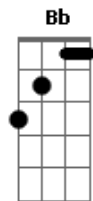

© ukulele-chords.com