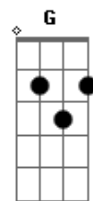

© ukulele-chords.com