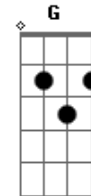

© ukulele-chords.com