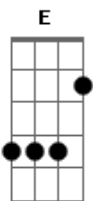

Lacuna Coil - No Need to Explain

Tom: **C**

Chorus:

Tuning : **E A D G B E**

Intro: tr 1:

Part III: Gtr. 1

with alot of reverb or delay.

Part III: Gtr. 2

Intro: tr. 3:

Solo: With Inrotr. 3

Verse: Omit the slide the 4th time.

Prechorus: Gtr. 2 plays **Bb**

Prechorus/Synth.: Gtr. 2 plays **G**

Part IV:

Acordes

© ukulele-chords.com