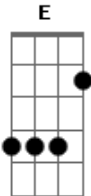

© ukulele-chords.com