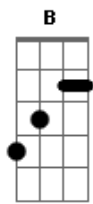

© ukulele-chords.com