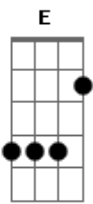

Lacuna Coil - Honeymoon Suite

Tom: **D**

Tuning : **E A D G B E**

Intro: and Andrea's Verse:

Gtr. 1 clean tone

Gtr. 2 w/ distortion

Cristina's Chorus:

"Get out of my life..." Chorus:

"Your to blame..." Chorus:

Interluderistina's verse:

Gtr. 1 clean tone

Gtr. 2 w/ distortion

Acordes

© ukulele-chords.com

© ukulele-chords.com

© ukulele-chords.com