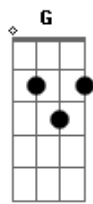

Lacuna Coil - Honeymoon Suite

Tom: **D**

Tuning : **E A D G B E**

Intro: and Andrea's Verse:

Gtr. 1 clean tone

Gtr. 2 w/ distortion

Cristina's Chorus:

"Get out of my life..." Chorus:

"Your to blame..." Chorus:

Interluderistina's verse:

Gtr. 1 clean tone

Gtr. 2 w/ distortion

Acordes

© ukulele-chords.com

© ukulele-chords.com

© ukulele-chords.com