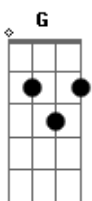

Lacuna Coil - Honeymoon Suite

Tom: **D**

Tuning : **E A D G B E**

Intro: and Andrea's Verse:

Gtr. 1 clean tone

Gtr. 2 w/ distortion

Cristina's Chorus:

"Get out of my life..." Chorus:

"Your to blame..." Chorus:

Interluderistina's verse:

Gtr. 1 clean tone

Gtr. 2 w/ distortion

Acordes

© ukulele-chords.com

© ukulele-chords.com

© ukulele-chords.com