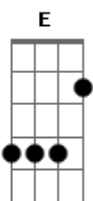

Lacuna Coil - Honeymoon Suite

Tom: **D**

Tuning : **E A D G B E**

Intro: and Andrea's Verse:

Gtr. 1 clean tone

Gtr. 2 w/ distortion

Cristina's Chorus:

"Get out of my life..." Chorus:

"Your to blame..." Chorus:

Interluderistina's verse:

Gtr. 1 clean tone

Gtr. 2 w/ distortion

Acordes

© ukulele-chords.com

© ukulele-chords.com

© ukulele-chords.com