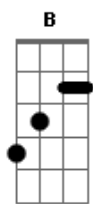

© ukulele-chords.com