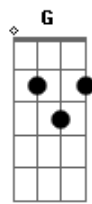

Lacuna Coil - Honeymoon Suite

Tom: **D**

Tuning : **E A D G B E**

Intro: and Andrea's Verse:

Gtr. 1 clean tone

Gtr. 2 w/ distortion

Cristina's Chorus:

"Get out of my life..." Chorus:

"Your to blame..." Chorus:

Interluderistina's verse:

Gtr. 1 clean tone

Gtr. 2 w/ distortion

Acordes

© ukulele-chords.com

© ukulele-chords.com

© ukulele-chords.com