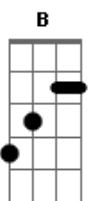

© ukulele-chords.com