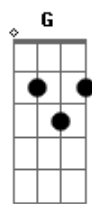

Lacuna Coil - Honeymoon Suite

Tom: **D**

Tuning : **E A D G B E**

Intro: and Andrea's Verse:

Gtr. 1 clean tone

Gtr. 2 w/ distortion

Cristina's Chorus:

"Get out of my life..." Chorus:

"Your to blame..." Chorus:

Interluderistina's verse:

Gtr. 1 clean tone

Gtr. 2 w/ distortion

Acordes

© ukulele-chords.com

© ukulele-chords.com

© ukulele-chords.com