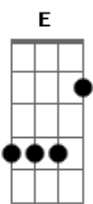

Lacuna Coil - Honeymoon Suite

Tom: **D**

Tuning : **E A D G B E**

Intro: and Andrea's Verse:

Gtr. 1 clean tone

Gtr. 2 w/ distortion

Cristina's Chorus:

"Get out of my life..." Chorus:

"Your to blame..." Chorus:

Interluderistina's verse:

Gtr. 1 clean tone

Gtr. 2 w/ distortion

Acordes

© ukulele-chords.com

© ukulele-chords.com

© ukulele-chords.com