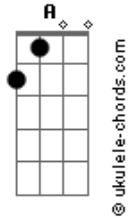

Lacuna Coil - Halflife

Tom: **A**

- Key: ( ) - ghost notes
- b - bend note
- ~ - vibrato
- h - hammer on
- p - pull off
- PM - palm mute
- . - indicated palm mutes

Intro: I with wah wah

Intro: II/Verse

End on

```
|----|
|----|
|----|
|-7--|
|-5--|
|-5--|
|----|
```

Fill I Solo at (1:17)

Chorus

Acordes

Interlude I

PM.....

PM.....

Chorus 6x

Interlude II

Chorus 4x

Interlude 1 4x

Chorus 4x

Chorus 6x

End:

```
|-----|
|-----|
|-----|
|--7-----|
|--5-----|
|--5-----|
|-----|
```