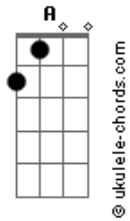

Lacuna Coil - Halflife

Tom: **A**

- Key: ( ) - ghost notes
- b - bend note
- ~ - vibrato
- h - hammer on
- p - pull off
- PM - palm mute
- . - indicated palm mutes

Intro: I with wah wah

Intro: II/Verse

End on

```
|----|
|----|
|----|
|-7--|
|-5--|
|-5--|
|----|
```

Fill I Solo at (1:17)

Chorus

Acordes

Interlude I

PM.....

PM.....

Chorus 6x

Interlude II

Chorus 4x

Interlude 1 4x

Chorus 4x

Chorus 6x

End:

```
|-----|
|-----|
|-----|
|--7-----|
|--5-----|
|--5-----|
|-----|
```