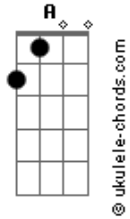

Lacuna Coil - Halflife

Tom: **A**

- Key: ( ) - ghost notes
- b - bend note
- ~ - vibrato
- h - hammer on
- p - pull off
- PM - palm mute
- . - indicated palm mutes

Intro: I with wah wah

Intro: II/Verse

End on

```
|----|
|----|
|----|
|-7--|
|-5--|
|-5--|
|----|
```

Fill I Solo at (1:17)

Chorus

Acordes

Interlude I

PM.....

PM.....

Chorus 6x

Interlude II

Chorus 4x

Interlude 1 4x

Chorus 4x

Chorus 6x

End:

```
|-----|
|-----|
|-----|
|--7-----|
|--5-----|
|--5-----|
|-----|
```