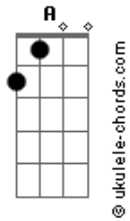

Lacuna Coil - Halflife

Tom: A

- Key: ( ) - ghost notes
- b - bend note
- ~ - vibrato
- h - hammer on
- p - pull off
- PM - palm mute
- . - indicated palm mutes

Intro: I with wah wah

Intro: II/Verse

End on

```
|----|
|----|
|----|
|-7--|
|-5--|
|-5--|
|----|
```

Fill I Solo at (1:17)

Chorus

Acordes

Interlude I

PM.....

PM.....

Chorus 6x

Interlude II

Chorus 4x

Interlude 1 4x

Chorus 4x

Chorus 6x

End:

```
|-----|
|-----|
|-----|
|--7-----|
|--5-----|
|--5-----|
|-----|
```