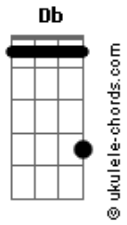

Lacuna Coil - Game

Tom: **Ab**

Key: p=pinch harmonic
pm=palm mute

Tuning: **B**F#**B**E**G**#**D**b
Intro:

VERSE

pm..... p pm..... p pm.....
p

pm..... p

CHORUS

Acordes

VERSE

pm..... p pm..... p pm.....
p

pm..... p

CHORUS

Sorry no solo yet but working on it!

CHORUS

OUTRO