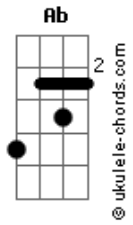

Lacuna Coil - Game

Tom: **Ab**

Key: p=pinch harmonic
pm=palm mute

Tuning: **B**F#**B**E**G**#**D**b
Intro:

VERSE

pm..... p pm..... p pm.....
p

pm..... p

CHORUS

Acordes

VERSE

pm..... p pm..... p pm.....
p

pm..... p

CHORUS

Sorry no solo yet but working on it!

CHORUS

OUTRO