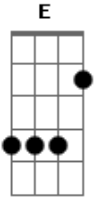

Lacuna Coil - Distant Sun

Tom: **D**

Chorus

Tuning: Standard (**E A D G B E**)

Intro:

Interlude

2x

Fig.1

Intro: - Distorted

Fig.2

Bridge

Fill

Acordes

© ukulele-chords.com

© ukulele-chords.com

© ukulele-chords.com