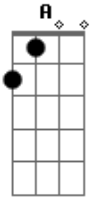

© ukulele-chords.com