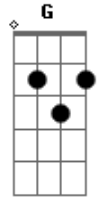

Lacuna Coil - Distant Sun

Tom: **D**

Chorus

Tuning: Standard (**E A D G B E**)

Intro:

Interlude

2x

Fig.1

Intro: - Distorted

Fig.2

Bridge

Fill

Acordes

© ukulele-chords.com

© ukulele-chords.com

© ukulele-chords.com