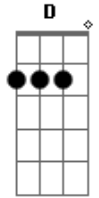

Lacuna Coil - Distant Sun

Tom: **D**

Chorus

Tuning: Standard (**E A D G B E**)

Intro:

Interlude

2x

Fig.1

Intro: - Distorted

Fig.2

Bridge

Fill

Acordes

© ukulele-chords.com