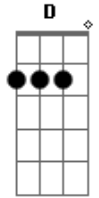

Lacuna Coil - Distant Sun

Tom: **D**

Chorus

Tuning: Standard (**E A D G B E**)

Intro:

Interlude

2x

Fig.1

Intro: - Distorted

Fig.2

Bridge

Fill

Acordes

© ukulele-chords.com

© ukulele-chords.com

© ukulele-chords.com