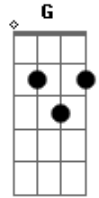

© ukulele-chords.com