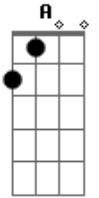

Lacuna Coil - Distant Sun

Tom: **D**

Chorus

Tuning: Standard (**E A D G B E**)

Intro:

Interlude

2x

Fig.1

Intro: - Distorted

Fig.2

Bridge

Fill

Acordes

© ukulele-chords.com

© ukulele-chords.com

© ukulele-chords.com