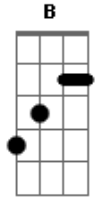

© ukulele-chords.com