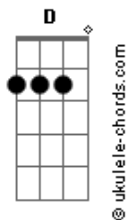

Lacuna Coil - Devoted

Tom: D

Tuning:BEADGbe

Intro: (Guitar 1)

(Guitar 2)

Solo
(Guitar 1)

(Guitar 2)

Verse
(Guitar 1)

```
e|-----|
b|-----|
G|-----|
D|-----|
A|-----2-----2-----|
e|-(count 4 measures of silence)-2-4-5-2-2-4-5-7-|
B|-----0-2-3-4-0-2-3-5-|
```

(Guitar 2)

Pre|-Chorus
(Both Guitars)

Chorus
(Both Guitars)

Intro: (Both Guitars)

Verse

Acordes

(Guitar 1)

```
e|-----|
b|-----|
G|-----|
D|-----|
A|-----2-----2-----|
e|-(count 4 measures of silence)-2-4-5-2-2-4-5-7-|
B|-----0-2-3-4-0-2-3-5-|
```

(Guitar 2)

Pre|-Chorus
(Both Guitars)

Chorus
(Both Guitars)