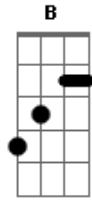

© ukulele-chords.com