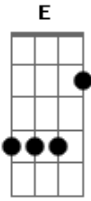

Lacuna Coil - Cold

Tom: **C**

Solo:

Taken from Lacuna Coil's In a Reverie 1999

Tuning : **E A D G B E**

Intro: and Gtr. 1 of Verse:

Gtr. 2 of Verse:

"Closer and closer..." Chorus:

"But Im reachin'..." Chorus:

Repeat Verse and Choruses.

Interlude:

Repeat Verse and "Closer..." Chorus.

Part 4:

Play "But Im reachin'..." chorus twice.

Acordes

© ukulele-chords.com