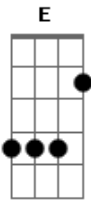

Lacuna Coil - Cold

Tom: **C**

Solo:

Taken from Lacuna Coil's In a Reverie 1999

Tuning : **E A D G B E**

Intro: and Gtr. 1 of Verse:

Gtr. 2 of Verse:

"Closer and closer..." Chorus:

"But Im reachin'..." Chorus:

Repeat Verse and "Closer..." Chorus.

Part 4:

Repeat Verse and Choruses.

Interlude:

Play "But Im reachin'..." chorus twice.

Acordes

© ukulele-chords.com