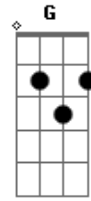

© ukulele-chords.com