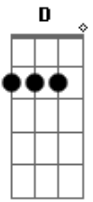

Lacuna Coil - 1:19

Tom: **A**

Tuning: Dropped **D** (DADGBE Low to High)

Key: b - bend
r - release
/ - slide up
\ - slide down
~ - hold
h - hammer on
p - pull off
- ghost note

Intro: Fig1.

Fig2.

Acordes

(Intro starts with Fig1...and then alternates between Fig1. and Fig2.

Rhythm Guitar behind intro sounds suppressed...but is the same as the verse)

Verse

Interlude (seems to be the day...)

Chorus (hiding all my fear...)

Solo (not exact mind you...cant' hear some parts...but anyway close enuff for me)