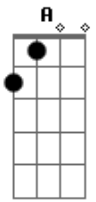

Lacuna Coil - 1:19

Tom: **A**

Tuning: Dropped **D** (DADGBE Low to High)

Key: b - bend
r - release
/ - slide up
\ - slide down
~ - hold
h - hammer on
p - pull off
- ghost note

Intro: Fig1.

Fig2.

Acordes

(Intro starts with Fig1...and then alternates between Fig1. and Fig2.

Rhythm Guitar behind intro sounds suppressed...but is the same as the verse)

Verse

Interlude (seems to be the day...)

Chorus (hiding all my fear...)

Solo (not exact mind you...cant' hear some parts...but anyway close enuff for me)