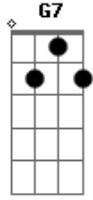

ukulele-chords.com