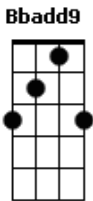

ukulele-chords.com