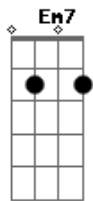

ukulele-chords.com