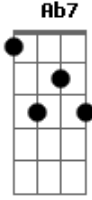

ukulele-chords.com