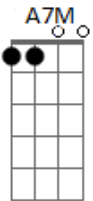

ukulele-chords.com