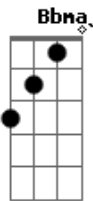

La La Land - Cantando Estações - A Lovely Night

tom:

Intro: **Bb7M** **A7M** **Ab7M** **Fm7** **Bb7**

Eb7M **F**
The sun is nearly gone, the lights are turning on
G7 **Eb7M**
A silver shine that stretches to the sea
Eb7M **F**
We stumbled on a view that's tailor-made for two
G7 **Eb7M**
What a shame those two are you and me

Fm7 **Bb7**
Some other girl and guy
Eb7M **C7**
Would love this swirling sky
Fm7 **Bb7**
But there's only you and I
Eb7M **Ab7** **G7**
And we've got no shot
Ab7M **Bbadd9** **Bb7**
This could never be
Gm7 **C7**
You're not the type for me (Really?)
Fm7 **Bb7**
And there's not a spark in sight
Eb7M **Fm7** **Bb7** **Eb** **Am7** **D7**

What a, a waste of a lovely night

G7M **A**
You say there's nothing here, well let's make something clear
B7 **G7M**
I think I'll be the one to make that call (What's your call?)
G7M **A**
And though you looked so cute in your polyester suit (It's wool)
B7 **G7M**
You're right, I'd never fall for you at all
Am7 **D7**
And maybe this appeals
G7M **Em7**
To someone not in heels
Am7 **D7**
Or to any girl who feels
G7M **B7**
There's some chance for romance
C7M **D7** **C7M**
But I'm frankly feeling nothing (Is that so?)
D7 **C7M** **D7**
Or it could be less than nothing (Good to know! So you agree?)
Em7 **Am7** **D7**
That's right, what a waste of a lovely night

Acordes

ukulele-chords.com