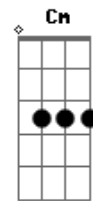

ukulele-chords.com