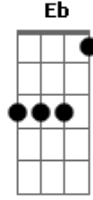

ukulele-chords.com