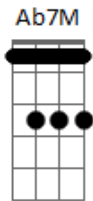

ukulele-chords.com