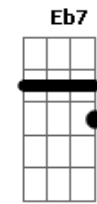

ukulele-chords.com