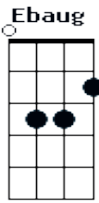

© ukulele-chords.com