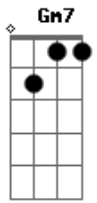

ukulele-chords.com