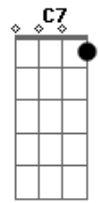

ukulele-chords.com