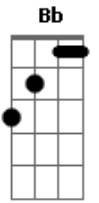

© ukulele-chords.com