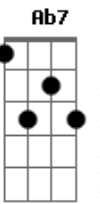

© ukulele-chords.com