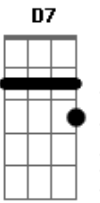

© ukulele-chords.com