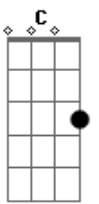

© ukulele-chords.com