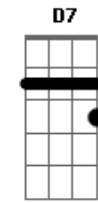

ukulele-chords.com

ukulele-chords.com