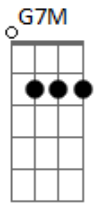

© ukulele-chords.com