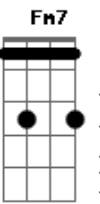

© ukulele-chords.com