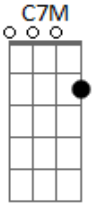

© ukulele-chords.com