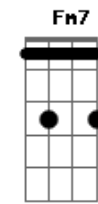

ukulele-chords.com