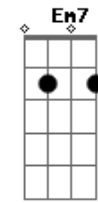

ukulele-chords.com