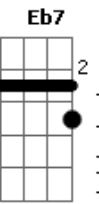

© ukulele-chords.com