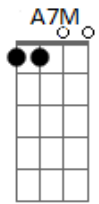

La La Land - Cantando Estações - A Lovely Night

Tom: C
Intro: Bb7 A7M Ab7 Fm7 Bb7

Ebaug Fdim
The sun is nearly gone, the lights are turning on
G7 Eb7
A silver shine that stretches to the sea
Ebaug Fdim
We stumbled on a view that's tailored made for two
G7 Eb7
What a shame those two are you and me

Fm7 Bb7
Some other girl and guy
Eb7 C7
Would love this swirling sky
Fm7 Bb7
But theres only you and I
Eb7 G7Sus G7
And we've got no shot
Ab7 Bb Bb7
This could never be
Gm7 C7
You're not the type for me (Really?)
Fm7 Bb7
And not a spark in sight
Eb7 Fm7 Bb7 Eb Am7 D7

What a, waste of a lovely night

Gaug Adim
You say there's nothing here, well let's make something clear
B7 G7M
I think I'll be the one to make that call (But, you'll call?)
Gaug Adim
And though you looked so cute in your polyester suit (It's wool)
B7 G7M
You're right, I'd never fall for you at all

Am7 D7
And maybe this appeals
G7M Em7
To someone not in heels
Am7 D7
Or to any girl who feels
G7M B7
There's some chance for romance

C7M D7 C7M
But I'm frankly feeling nothing (Is that so?)
D7 C7M D7
Or it could be less than nothing (Good to know! So you agree?)
Em7 Am7 D7
That's right, what a waste of a lovely night

Acordes

© ukulele-chords.com