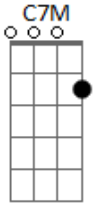

ukulele-chords.com