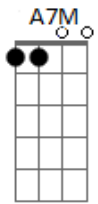

La La Land - Cantando Estações - A Lovely Night

Tom: C
Intro: Bb7 A7M Ab7 Fm7 Bb7

Ebaug Fdim
The sun is nearly gone, the lights are turning on
G7 Eb7
A silver shine that stretches to the sea
Ebaug Fdim
We stumbled on a view that's tailored made for two
G7 Eb7
What a shame those two are you and me

Fm7 Bb7
Some other girl and guy
Eb7 C7
Would love this swirling sky
Fm7 Bb7
But theres only you and I
Eb7 G7Sus G7
And we've got no shot
Ab7 Bb Bb7
This could never be
Gm7 C7
You're not the type for me (Really?)
Fm7 Bb7
And not a spark in sight
Eb7 Fm7 Bb7 Eb Am7 D7

What a, waste of a lovely night

Gaug Adim
You say there's nothing here, well let's make something clear
B7 G7M
I think I'll be the one to make that call (But, you'll call?)
Gaug Adim
And though you looked so cute in your polyester suit (It's wool)
B7 G7M
You're right, I'd never fall for you at all
Am7 D7
And maybe this appeals
G7M Em7
To someone not in heels
Am7 D7
Or to any girl who feels
G7M B7
There's some chance for romance
C7M D7 C7M
But I'm frankly feeling nothing (Is that so?)
D7 C7M D7
Or it could be less than nothing (Good to know! So you agree?)
Em7 Am7 D7
That's right, what a waste of a lovely night

Acordes

ukulele-chords.com