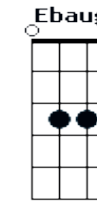

ukulele-chords.com