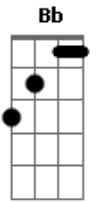

ukulele-chords.com