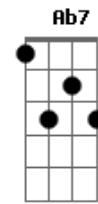

ukulele-chords.com

ukulele-chords.com