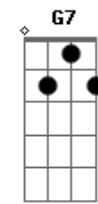

ukulele-chords.com