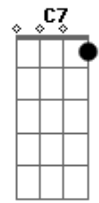

© ukulele-chords.com