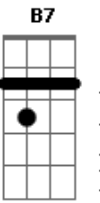

© ukulele-chords.com