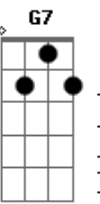

© ukulele-chords.com