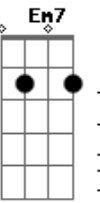

© ukulele-chords.com