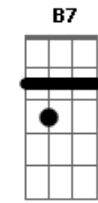

ukulele-chords.com