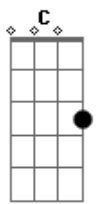

ukulele-chords.com