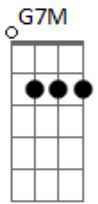

ukulele-chords.com