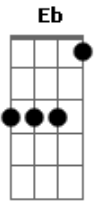

ukulele-chords.com