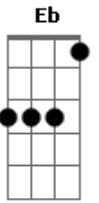

© ukulele-chords.com