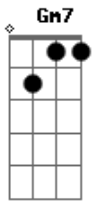

© ukulele-chords.com