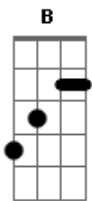

© ukulele-chords.com