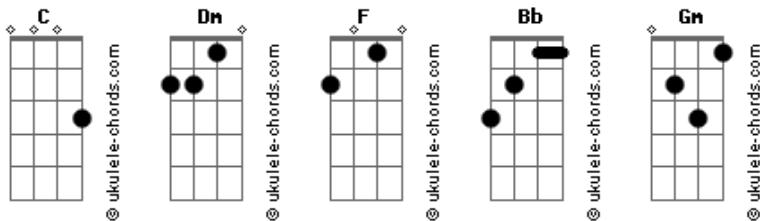

Kygo - Fragile

Intro: Dm F Dm F

[Primeira Parte]

Dm F Crazy to think that a man can't hurt
 Dm F Love takes its toll every time it don't work, yeah
 Dm F One door closes and another opens
 F But it's hard to let go when your heart's broken
 Dm F I give you my trust, can you give me your word?

[Refrão]

Bb F Come take my heart of glass and give me your love
 Bb F I hope you'll still be there to pick the pieces up
 Bb Dm 'Cause baby I'm fragile, fragile, fragile
 Bb F C 'Cause baby I'm fragile, fragile, fragile

[Segunda Parte]

Dm F After he left you in ten times ten
 Dm F Could I put you back together again?
 Dm F One door closes and another opens
 F But I won't let go, 'cause I'm not like him
 Dm F Baby just say the word, let the love begin

[Refrão]

Bb F Come take my heart of glass and give me your love
 Bb F I hope you'll still be there to pick the pieces up

Acordes

tom:

Bb Dm 'Cause baby I'm fragile, fragile, fragile
 Bb F C 'Cause baby I'm fragile, fragile, fragile