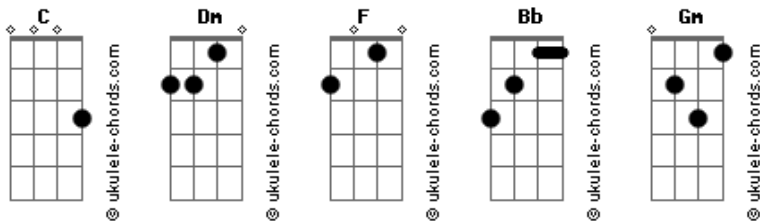

Kygo - Fragile

tom:

Intro: **Dm** **F** **Dm** **F**

[Primeira Parte]

Dm Crazy to think that a man can't hurt **F**
Dm Love takes its toll every time it don't work, yeah **F**
Dm One door closes and another opens
F But it's hard to let go when your heart's broken
Dm I give you my trust, can you give me your word? **F**

[Refrão]

Bb Come take my heart of glass and give me your love **F**
Bb I hope you'll still be there to pick the pieces up **F**
Bb 'Cause baby I'm fragile, fragile, fragile **Dm**
Bb 'Cause baby I'm fragile, fragile, fragile **F** **C**

[Segunda Parte]

Dm After he left you in ten times ten **F**
Dm Could I put you back together again? **F**
Dm One door closes and another opens
F But I won't let go, 'cause I'm not like him
Dm Baby just say the word, let the love begin **F**

[Refrão]

Bb Come take my heart of glass and give me your love **F**
Bb I hope you'll still be there to pick the pieces up **F**

Acordes

Bb 'Cause baby I'm fragile, fragile, fragile **Dm**
Bb 'Cause baby I'm fragile, fragile, fragile **F** **C**