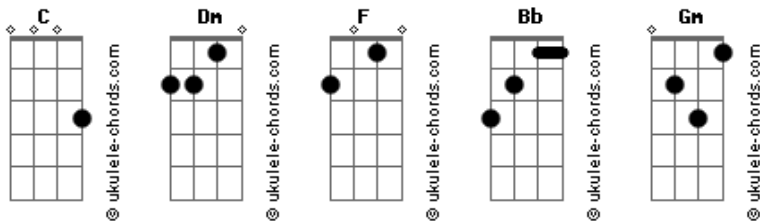

Kygo - Fragile

tom:

Intro: Dm F Dm F

[Primeira Parte]

Dm F Crazy to think that a man can't hurt
 Dm F Love takes its toll every time it don't work, yeah
 Dm One door closes and another opens
 F But it's hard to let go when your heart's broken
 Dm F I give you my trust, can you give me your word?

[Refrão]

Bb F Come take my heart of glass and give me your love
 Bb F I hope you'll still be there to pick the pieces up
 Bb Dm 'Cause baby I'm fragile, fragile, fragile
 Bb F C 'Cause baby I'm fragile, fragile, fragile

[Segunda Parte]

Dm F After he left you in ten times ten
 Dm F Could I put you back together again?
 Dm One door closes and another opens
 F But I won't let go, 'cause I'm not like him
 Dm F Baby just say the word, let the love begin

[Refrão]

Bb F Come take my heart of glass and give me your love
 Bb F I hope you'll still be there to pick the pieces up

Acordes

Bb Dm 'Cause baby I'm fragile, fragile, fragile
 Bb F C 'Cause baby I'm fragile, fragile, fragile