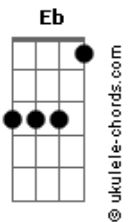

Kygo - Born To Be Yours (feat. Imagine Dragons)

tom: Eb (forma dos acordes no tom de C)
Capostrate na 3ª casa

[Primeira Parte]

C G Am F
I know I've given up
C G Am F
A hundred times before
C G Am F
But I know a miracle
C G Am
Is not something to ignore

[Pré-Refrão]

Dm Em F
You take me for a fool
Dm Em F G Am
You take me for a fool

[Refrão]

C G Am F
I never knew anybody 'til I knew you
C G Am F
I never knew anybody 'til I knew you
C G Am F
And I know when it rains, oh, it pours
C G Am F
And I know I was born to be yours
C G Am F
I never knew anybody 'til I knew you
C G Am F
I never knew anybody 'til I knew you
C G Am F
And I know when it rains, oh, it pours
C G Am F
And I know I was born to be yours

(C G Am F)
(C G Am F)
(C G C F)
(C G Am F C)

[Segunda Parte]

C G Am F
Are you the only one
C G Am F
Lost in the millions?
C G Am F
Or are you my grain of sand
C G Am F
That's blowing in the wind?

[Refrão]

Acordes

C G Am F
I never knew anybody 'til I knew you
C G Am F
I never knew anybody 'til I knew you
C G Am F
And I know when it rains, oh, it pours
C G Am F
And I know I was born to be yours
C G Am F
I never knew anybody 'til I knew you
C G Am F
I never knew anybody 'til I knew you
C G Am F
And I know when it rains, oh, it pours
C G Am F
And I know I was born to be yours

[Ponte]

C G Am
I was born to be yours
F C
I was born, born, born, born
G Am
I was born to be yours
F C
I was born, born, born
G Am
I was born to be yours
F C
I was born, born, born, born
G
I was born to be yours
Am
(I was born)
F
Oh-woah

(C G Am F)
(C G Am F)
(C G C F)
(C G Am F)

[Final]

C
Oh-woah (hey)
G Am
Born to be yours
F C
I was born, born, born, born
G Am
I was born to be yours
F C
I was born, born, born (hey)
G C
I was born to be yours
F C
I was born, born, born, born (I was born)
G Am F C
I was born to be yours