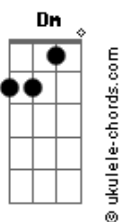

Kygo - Born To Be Yours (feat. Imagine Dragons)

tom: Eb (forma dos acordes no tom de C)
Capotraste na 3ª casa

[Primeira Parte]

C G Am F
I know I've given up
C G Am F
A hundred times before
C G Am F
But I know a miracle
C G Am
Is not something to ignore

[Pré-Refrão]

Dm Em F
You take me for a fool
Dm Em F G Am
You take me for a fool

[Refrão]

C G Am F
I never knew anybody 'til I knew you
C G Am F
I never knew anybody 'til I knew you
C G Am F
And I know when it rains, oh, it pours
C G Am F
And I know I was born to be yours
C G Am F
I never knew anybody 'til I knew you
C G Am F
I never knew anybody 'til I knew you
C G Am F
And I know when it rains, oh, it pours
C G Am F
And I know I was born to be yours

(C G Am F)
(C G Am F)
(C G C F)
(C G Am F C)

[Segunda Parte]

C G Am F
Are you the only one
C G Am F
Lost in the millions?
C G Am F
Or are you my grain of sand
C G Am F
That's blowing in the wind?

[Refrão]

Acordes

C G Am F
I never knew anybody 'til I knew you
C G Am F
I never knew anybody 'til I knew you
C G Am F
And I know when it rains, oh, it pours
C G Am F
And I know I was born to be yours
C G Am F
I never knew anybody 'til I knew you
C G Am F
I never knew anybody 'til I knew you
C G Am F
And I know when it rains, oh, it pours
C G Am F
And I know I was born to be yours

[Ponte]

C G Am
I was born to be yours
F C
I was born, born, born, born
G Am
I was born to be yours
F C
I was born, born, born
G Am
I was born to be yours
F C
I was born, born, born, born
G
I was born to be yours
Am
(I was born)
F
Oh-woah

(C G Am F)
(C G Am F)
(C G C F)
(C G Am F)

[Final]

C
Oh-woah (hey)
G Am
Born to be yours
F C
I was born, born, born, born
G Am
I was born to be yours
F C
I was born, born, born (hey)
G C
I was born to be yours
F C
I was born, born, born, born (I was born)
G Am F C
I was born to be yours