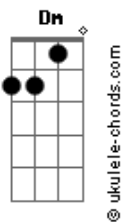

Kygo - Born To Be Yours (feat. Imagine Dragons)

tom: Eb (forma dos acordes no tom de C)
Capostrate na 3ª casa

[Primeira Parte]

C G Am F
I know I've given up
C G Am F
A hundred times before
C G Am F
But I know a miracle
C G Am
Is not something to ignore

[Pré-Refrão]

Dm Em F
You take me for a fool
Dm Em F G Am
You take me for a fool

[Refrão]

C G Am F
I never knew anybody 'til I knew you
C G Am F
I never knew anybody 'til I knew you
C G Am F
And I know when it rains, oh, it pours
C G Am F
And I know I was born to be yours
C G Am F
I never knew anybody 'til I knew you
C G Am F
I never knew anybody 'til I knew you
C G Am F
And I know when it rains, oh, it pours
C G Am F
And I know I was born to be yours

(C G Am F)
(C G Am F)
(C G C F)
(C G Am F C)

[Segunda Parte]

C G Am F
Are you the only one
C G Am F
Lost in the millions?
C G Am F
Or are you my grain of sand
C G Am F
That's blowing in the wind?

[Refrão]

Acordes

C G Am F
I never knew anybody 'til I knew you
C G Am F
I never knew anybody 'til I knew you
C G Am F
And I know when it rains, oh, it pours
C G Am F
And I know I was born to be yours
C G Am F
I never knew anybody 'til I knew you
C G Am F
I never knew anybody 'til I knew you
C G Am F
And I know when it rains, oh, it pours
C G Am F
And I know I was born to be yours

[Ponte]

C G Am
I was born to be yours
F C
I was born, born, born, born
G Am
I was born to be yours
F C
I was born, born, born
G Am
I was born to be yours
F C
I was born, born, born, born
G
I was born to be yours
Am
(I was born)
F
Oh-woah

(C G Am F)
(C G Am F)
(C G C F)
(C G Am F)

[Final]

C
Oh-woah (hey)
G Am
Born to be yours
F C
I was born, born, born, born
G Am
I was born to be yours
F C
I was born, born, born (hey)
G C
I was born to be yours
F C
I was born, born, born, born (I was born)
G Am F C
I was born to be yours