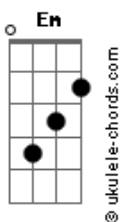

Kygo - Born To Be Yours (feat. Imagine Dragons)

tom: Eb (forma dos acordes no tom de C)
Capotraste na 3ª casa

[Primeira Parte]

C G Am F
I know I've given up
C G Am F
A hundred times before
C G Am F
But I know a miracle
C G Am
Is not something to ignore

[Pré-Refrão]

Dm Em F
You take me for a fool
Dm Em F G Am
You take me for a fool

[Refrão]

C G Am F
I never knew anybody 'til I knew you
C G Am F
I never knew anybody 'til I knew you
C G Am F
And I know when it rains, oh, it pours
C G Am F
And I know I was born to be yours
C G Am F
I never knew anybody 'til I knew you
C G Am F
I never knew anybody 'til I knew you
C G Am F
And I know when it rains, oh, it pours
C G Am F
And I know I was born to be yours

(C G Am F)
(C G Am F)
(C G C F)
(C G Am F C)

[Segunda Parte]

C G Am F
Are you the only one
C G Am F
Lost in the millions?
C G Am F
Or are you my grain of sand
C G Am F
That's blowing in the wind?

[Refrão]

Acordes

C G Am F
I never knew anybody 'til I knew you
C G Am F
I never knew anybody 'til I knew you
C G Am F
And I know when it rains, oh, it pours
C G Am F
And I know I was born to be yours
C G Am F
I never knew anybody 'til I knew you
C G Am F
I never knew anybody 'til I knew you
C G Am F
And I know when it rains, oh, it pours
C G Am F
And I know I was born to be yours

[Ponte]

C G Am
I was born to be yours
F C
I was born, born, born, born
G Am
I was born to be yours
F C
I was born, born, born
G Am
I was born to be yours
F C
I was born, born, born, born
G
I was born to be yours
Am
(I was born)
F
Oh-woah

(C G Am F)
(C G Am F)
(C G C F)
(C G Am F)

[Final]

C
Oh-woah (hey)
G Am
Born to be yours
F C
I was born, born, born, born
G Am
I was born to be yours
F C
I was born, born, born (hey)
G C
I was born to be yours
F C
I was born, born, born, born (I was born)
G Am F C
I was born to be yours