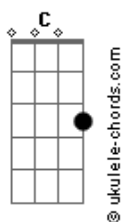

Kygo - Born To Be Yours (feat. Imagine Dragons)

tom: Eb (forma dos acordes no tom de C)
Capotraste na 3ª casa

[Primeira Parte]

C G Am F
I know I've given up
C G Am F
A hundred times before
C G Am F
But I know a miracle
C G Am
Is not something to ignore

[Pré-Refrão]

Dm Em F
You take me for a fool
Dm Em F G Am
You take me for a fool

[Refrão]

C G Am F
I never knew anybody 'til I knew you
C G Am F
I never knew anybody 'til I knew you
C G Am F
And I know when it rains, oh, it pours
C G Am F
And I know I was born to be yours
C G Am F
I never knew anybody 'til I knew you
C G Am F
I never knew anybody 'til I knew you
C G Am F
And I know when it rains, oh, it pours
C G Am F
And I know I was born to be yours

(C G Am F)
(C G Am F)
(C G C F)
(C G Am F C)

[Segunda Parte]

C G Am F
Are you the only one
C G Am F
Lost in the millions?
C G Am F
Or are you my grain of sand
C G Am F
That's blowing in the wind?

[Refrão]

Acordes

C G Am F
I never knew anybody 'til I knew you
C G Am F
I never knew anybody 'til I knew you
C G Am F
And I know when it rains, oh, it pours
C G Am F
And I know I was born to be yours
C G Am F
I never knew anybody 'til I knew you
C G Am F
I never knew anybody 'til I knew you
C G Am F
And I know when it rains, oh, it pours
C G Am F
And I know I was born to be yours

[Ponte]

C G Am
I was born to be yours
F C
I was born, born, born, born
G Am
I was born to be yours
F C
I was born, born, born
G Am
I was born to be yours
F C
I was born, born, born, born
G
I was born to be yours
Am
(I was born)
F
Oh-woah

(C G Am F)
(C G Am F)
(C G C F)
(C G Am F)

[Final]

C
Oh-woah (hey)
G Am
Born to be yours
F C
I was born, born, born, born
G Am
I was born to be yours
F C
I was born, born, born (hey)
G C
I was born to be yours
F C
I was born, born, born, born (I was born)
G Am F C
I was born to be yours