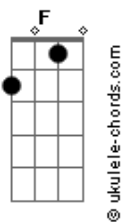

Kygo - Born To Be Yours (feat. Imagine Dragons)

tom: Eb (forma dos acordes no tom de C)
Capostrate na 3ª casa

[Primeira Parte]

C G Am F
I know I've given up
C G Am F
A hundred times before
C G Am F
But I know a miracle
C G Am
Is not something to ignore

[Pré-Refrão]

Dm Em F
You take me for a fool
Dm Em F G Am
You take me for a fool

[Refrão]

C G Am F
I never knew anybody 'til I knew you
C G Am F
I never knew anybody 'til I knew you
C G Am F
And I know when it rains, oh, it pours
C G Am F
And I know I was born to be yours
C G Am F
I never knew anybody 'til I knew you
C G Am F
I never knew anybody 'til I knew you
C G Am F
And I know when it rains, oh, it pours
C G Am F
And I know I was born to be yours

(C G Am F)
(C G Am F)
(C G C F)
(C G Am F C)

[Segunda Parte]

C G Am F
Are you the only one
C G Am F
Lost in the millions?
C G Am F
Or are you my grain of sand
C G Am F
That's blowing in the wind?

[Refrão]

Acordes

C G Am F
I never knew anybody 'til I knew you
C G Am F
I never knew anybody 'til I knew you
C G Am F
And I know when it rains, oh, it pours
C G Am F
And I know I was born to be yours
C G Am F
I never knew anybody 'til I knew you
C G Am F
I never knew anybody 'til I knew you
C G Am F
And I know when it rains, oh, it pours
C G Am F
And I know I was born to be yours

[Ponte]

C G Am
I was born to be yours
F C
I was born, born, born, born
G Am
I was born to be yours
F C
I was born, born, born
G Am
I was born to be yours
F C
I was born, born, born, born
G
I was born to be yours
Am
(I was born)
F
Oh-woah

(C G Am F)
(C G Am F)
(C G C F)
(C G Am F)

[Final]

C
Oh-woah (hey)
G Am
Born to be yours
F C
I was born, born, born, born
G Am
I was born to be yours
F C
I was born, born, born (hey)
G C
I was born to be yours
F C
I was born, born, born, born (I was born)
G Am F C
I was born to be yours