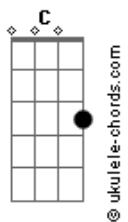

Kygo - Born To Be Yours (feat. Imagine Dragons)

tom: Eb (forma dos acordes no tom de C)
Capostrate na 3ª casa

[Primeira Parte]

C G Am F
I know I've given up
C G Am F
A hundred times before
C G Am F
But I know a miracle
C G Am
Is not something to ignore

[Pré-Refrão]

Dm Em F
You take me for a fool
Dm Em F G Am
You take me for a fool

[Refrão]

C G Am F
I never knew anybody 'til I knew you
C G Am F
I never knew anybody 'til I knew you
C G Am F
And I know when it rains, oh, it pours
C G Am F
And I know I was born to be yours
C G Am F
I never knew anybody 'til I knew you
C G Am F
I never knew anybody 'til I knew you
C G Am F
And I know when it rains, oh, it pours
C G Am F
And I know I was born to be yours

(C G Am F)
(C G Am F)
(C G C F)
(C G Am F C)

[Segunda Parte]

C G Am F
Are you the only one
C G Am F
Lost in the millions?
C G Am F
Or are you my grain of sand
C G Am F
That's blowing in the wind?

[Refrão]

Acordes

C G Am F
I never knew anybody 'til I knew you
C G Am F
I never knew anybody 'til I knew you
C G Am F
And I know when it rains, oh, it pours
C G Am F
And I know I was born to be yours
C G Am F
I never knew anybody 'til I knew you
C G Am F
I never knew anybody 'til I knew you
C G Am F
And I know when it rains, oh, it pours
C G Am F
And I know I was born to be yours

[Ponte]

C G Am
I was born to be yours
F C
I was born, born, born, born
G Am
I was born to be yours
F C
I was born, born, born
G Am
I was born to be yours
F C
I was born, born, born, born
G
I was born to be yours
Am
(I was born)
F
Oh-woah

(C G Am F)
(C G Am F)
(C G C F)
(C G Am F)

[Final]

C
Oh-woah (hey)
G Am
Born to be yours
F C
I was born, born, born, born
G Am
I was born to be yours
F C
I was born, born, born (hey)
G C
I was born to be yours
F C
I was born, born, born, born (I was born)
G Am F C
I was born to be yours