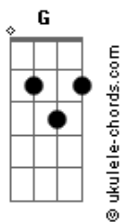

Kygo - Born To Be Yours (feat. Imagine Dragons)

tom: Eb (forma dos acordes no tom de C)
Capostrate na 3ª casa

[Primeira Parte]

C G Am F
I know I've given up
C G Am F
A hundred times before
C G Am F
But I know a miracle
C G Am
Is not something to ignore

[Pré-Refrão]

Dm Em F
You take me for a fool
Dm Em F G Am
You take me for a fool

[Refrão]

C G Am F
I never knew anybody 'til I knew you
C G Am F
I never knew anybody 'til I knew you
C G Am F
And I know when it rains, oh, it pours
C G Am F
And I know I was born to be yours
C G Am F
I never knew anybody 'til I knew you
C G Am F
I never knew anybody 'til I knew you
C G Am F
And I know when it rains, oh, it pours
C G Am F
And I know I was born to be yours

(C G Am F)
(C G Am F)
(C G C F)
(C G Am F C)

[Segunda Parte]

C G Am F
Are you the only one
C G Am F
Lost in the millions?
C G Am F
Or are you my grain of sand
C G Am F
That's blowing in the wind?

[Refrão]

Acordes

C G Am F
I never knew anybody 'til I knew you
C G Am F
I never knew anybody 'til I knew you
C G Am F
And I know when it rains, oh, it pours
C G Am F
And I know I was born to be yours
C G Am F
I never knew anybody 'til I knew you
C G Am F
I never knew anybody 'til I knew you
C G Am F
And I know when it rains, oh, it pours
C G Am F
And I know I was born to be yours

[Ponte]

C G Am
I was born to be yours
F C
I was born, born, born, born
G Am
I was born to be yours
F C
I was born, born, born
G Am
I was born to be yours
F C
I was born, born, born, born
G
I was born to be yours
Am
(I was born)
F
Oh-woah

(C G Am F)
(C G Am F)
(C G C F)
(C G Am F)

[Final]

C
Oh-woah (hey)
G Am
Born to be yours
F C
I was born, born, born, born
G Am
I was born to be yours
F C
I was born, born, born (hey)
G C
I was born to be yours
F C
I was born, born, born, born (I was born)
G Am F C
I was born to be yours