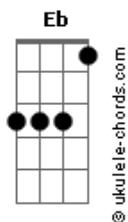

Kygo - Born To Be Yours (feat. Imagine Dragons)

tom: Eb (forma dos acordes no tom de C)
Capotraste na 3ª casa

[Primeira Parte]

C G Am F
I know I've given up
C G Am F
A hundred times before
C G Am F
But I know a miracle
C G Am
Is not something to ignore

[Pré-Refrão]

Dm Em F
You take me for a fool
Dm Em F G Am
You take me for a fool

[Refrão]

C G Am F
I never knew anybody 'til I knew you
C G Am F
I never knew anybody 'til I knew you
C G Am F
And I know when it rains, oh, it pours
C G Am F
And I know I was born to be yours
C G Am F
I never knew anybody 'til I knew you
C G Am F
I never knew anybody 'til I knew you
C G Am F
And I know when it rains, oh, it pours
C G Am F
And I know I was born to be yours

(C G Am F)
(C G Am F)
(C G C F)
(C G Am F C)

[Segunda Parte]

C G Am F
Are you the only one
C G Am F
Lost in the millions?
C G Am F
Or are you my grain of sand
C G Am F
That's blowing in the wind?

[Refrão]

Acordes

C G Am F
I never knew anybody 'til I knew you
C G Am F
I never knew anybody 'til I knew you
C G Am F
And I know when it rains, oh, it pours
C G Am F
And I know I was born to be yours
C G Am F
I never knew anybody 'til I knew you
C G Am F
I never knew anybody 'til I knew you
C G Am F
And I know when it rains, oh, it pours
C G Am F
And I know I was born to be yours

[Ponte]

C G Am
I was born to be yours
F C
I was born, born, born, born
G Am
I was born to be yours
F C
I was born, born, born
G Am
I was born to be yours
F C
I was born, born, born, born
G
I was born to be yours
Am
(I was born)
F
Oh-woah

(C G Am F)
(C G Am F)
(C G C F)
(C G Am F)

[Final]

C
Oh-woah (hey)
G Am
Born to be yours
F C
I was born, born, born, born
G Am
I was born to be yours
F C
I was born, born, born (hey)
G C
I was born to be yours
F C
I was born, born, born, born (I was born)
G Am F C
I was born to be yours