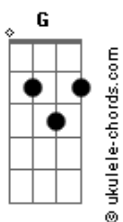

Kygo - Born To Be Yours (feat. Imagine Dragons)

tom: Eb (forma dos acordes no tom de C)
Capotraste na 3ª casa

[Primeira Parte]

C G Am F
I know I've given up
C G Am F
A hundred times before
C G Am F
But I know a miracle
C G Am
Is not something to ignore

[Pré-Refrão]

Dm Em F
You take me for a fool
Dm Em F G Am
You take me for a fool

[Refrão]

C G Am F
I never knew anybody 'til I knew you
C G Am F
I never knew anybody 'til I knew you
C G Am F
And I know when it rains, oh, it pours
C G Am F
And I know I was born to be yours
C G Am F
I never knew anybody 'til I knew you
C G Am F
I never knew anybody 'til I knew you
C G Am F
And I know when it rains, oh, it pours
C G Am F
And I know I was born to be yours

(C G Am F)
(C G Am F)
(C G C F)
(C G Am F C)

[Segunda Parte]

C G Am F
Are you the only one
C G Am F
Lost in the millions?
C G Am F
Or are you my grain of sand
C G Am F
That's blowing in the wind?

[Refrão]

Acordes

C G Am F
I never knew anybody 'til I knew you
C G Am F
I never knew anybody 'til I knew you
C G Am F
And I know when it rains, oh, it pours
C G Am F
And I know I was born to be yours
C G Am F
I never knew anybody 'til I knew you
C G Am F
I never knew anybody 'til I knew you
C G Am F
And I know when it rains, oh, it pours
C G Am F
And I know I was born to be yours

[Ponte]

C G Am
I was born to be yours
F C
I was born, born, born, born
G Am
I was born to be yours
F C
I was born, born, born
G Am
I was born to be yours
F C
I was born, born, born, born
G
I was born to be yours
Am
(I was born)
F
Oh-woah

(C G Am F)
(C G Am F)
(C G C F)
(C G Am F)

[Final]

C
Oh-woah (hey)
G Am
Born to be yours
F C
I was born, born, born, born
G Am
I was born to be yours
F C
I was born, born, born (hey)
G C
I was born to be yours
F C
I was born, born, born, born (I was born)
G Am F C
I was born to be yours