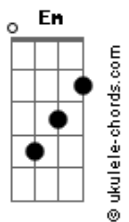

Kygo - Born To Be Yours (feat. Imagine Dragons)

tom: Eb (forma dos acordes no tom de C)
Capostrate na 3ª casa

[Primeira Parte]

C G Am F
I know I've given up
C G Am F
A hundred times before
C G Am F
But I know a miracle
C G Am
Is not something to ignore

[Pré-Refrão]

Dm Em F
You take me for a fool
Dm Em F G Am
You take me for a fool

[Refrão]

C G Am F
I never knew anybody 'til I knew you
C G Am F
I never knew anybody 'til I knew you
C G Am F
And I know when it rains, oh, it pours
C G Am F
And I know I was born to be yours
C G Am F
I never knew anybody 'til I knew you
C G Am F
I never knew anybody 'til I knew you
C G Am F
And I know when it rains, oh, it pours
C G Am F
And I know I was born to be yours

(C G Am F)
(C G Am F)
(C G C F)
(C G Am F C)

[Segunda Parte]

C G Am F
Are you the only one
C G Am F
Lost in the millions?
C G Am F
Or are you my grain of sand
C G Am F
That's blowing in the wind?

[Refrão]

Acordes

C G Am F
I never knew anybody 'til I knew you
C G Am F
I never knew anybody 'til I knew you
C G Am F
And I know when it rains, oh, it pours
C G Am F
And I know I was born to be yours
C G Am F
I never knew anybody 'til I knew you
C G Am F
I never knew anybody 'til I knew you
C G Am F
And I know when it rains, oh, it pours
C G Am F
And I know I was born to be yours

[Ponte]

C G Am
I was born to be yours
F C
I was born, born, born, born
G Am
I was born to be yours
F C
I was born, born, born
G Am
I was born to be yours
F C
I was born, born, born, born
G
I was born to be yours
Am
(I was born)
F
Oh-woah

(C G Am F)
(C G Am F)
(C G C F)
(C G Am F)

[Final]

C
Oh-woah (hey)
G Am
Born to be yours
F C
I was born, born, born, born
G Am
I was born to be yours
F C
I was born, born, born (hey)
G C
I was born to be yours
F C
I was born, born, born, born (I was born)
G Am F C
I was born to be yours