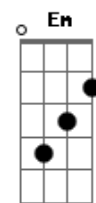

© ukulele-chords.com