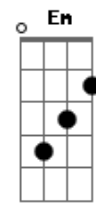

© ukulele-chords.com