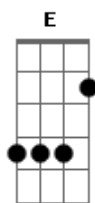

© ukulele-chords.com