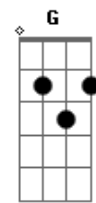

© ukulele-chords.com