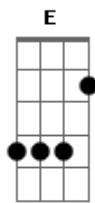

© ukulele-chords.com