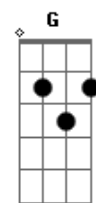

© ukulele-chords.com