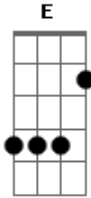

© ukulele-chords.com