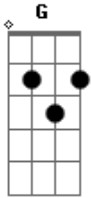

I'm gonna love you true ^E
I wanna be the one you come home to ^B ^{Dbm}
I'm gonna treat you right ^A
I'll do ya every night My love ^E ^B
[Final]

^{Dbm} ^A
Oh oh oh oh
^E ^B

Ah ah ah oh
^{Dbm} ^A
Oh oh oh oh
^E ^B
Ah ah ah oh
^{Dbm} ^A
Oh oh oh oh
^E ^B
Ah ah ah oh
^{Dbm} ^A
Oh oh oh oh
^E ^B
Ah ah ah oh

(^E)

Acordes