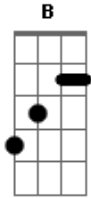

© ukulele-chords.com