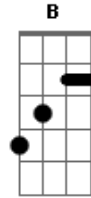

© ukulele-chords.com