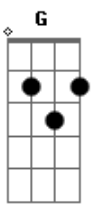

© ukulele-chords.com