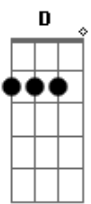

© ukulele-chords.com

© ukulele-chords.com