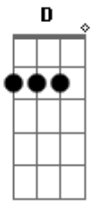

This is what I wanna be
Suddenly I see
Why the hell it means so much to me
Suddenly I see
This is what I wanna be
Suddenly I see
Why the hell it means so much to me
Suddenly I see
This is what I wanna be
Suddenly I see
Why the hell it means so much to me

Suddenly I see
This is what I wanna be
Suddenly I see
Why the hell it means so much to me
Suddenly I see
This is what I wanna be
Suddenly I see
Why the hell it means so much to me
Suddenly I see
This is what I wanna be
Suddenly I see
Why the hell it means so much to me

Acordes

© ukulele-chords.com