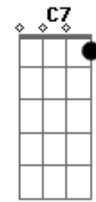

© ukulele-chords.com