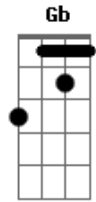

© ukulele-chords.com