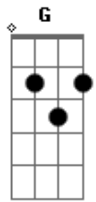

© ukulele-chords.com