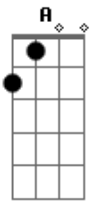

© ukulele-chords.com