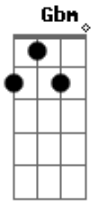

© ukulele-chords.com