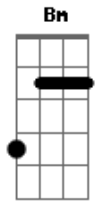

© ukulele-chords.com