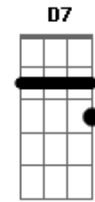

© ukulele-chords.com