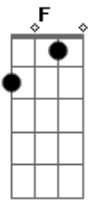

© ukulele-chords.com