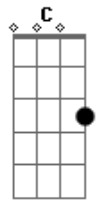

© ukulele-chords.com