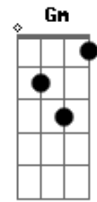

© ukulele-chords.com