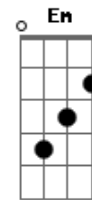

© ukulele-chords.com