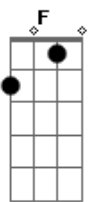

© ukulele-chords.com