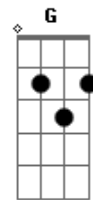

© ukulele-chords.com