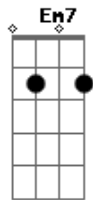

© ukulele-chords.com