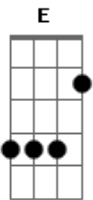

KT Tunstall - Saving My Face

Tom: E

(com acordes na forma de C) Capotraste na 4ª casa

Verse:
See the look on my face
From staying too long in one place
And everytime I try to leave
I find that I keep on stalling

Feeling like a big old stone
Standing by the strength of my own
And everytime the morning breaks
I know I'm closer to falling

Chorus:
Im all outta luck all outta faith
I would give everythign just for a taste
But everythings here all outta place
Losing my memory saving my face
Saving my face
Saving my face
Saving my face
Saving my face

Verse:
Im listening to what you say
Even though I look the other way
But you could never understand
the feeling of what Im needing

Chorus:
Im all outta luck all outta faith
I would give everythign just for a taste
But everythings here all outta place
Losing my memory saving my face
Saving my face

Bridge:
(F C Em Am Am) (2x)
(F C Em E)

Palm Mute:
leave it all to me I will do the right thing
baby Ill be everythign I need
leave it all to me I will do the right thing
baby Ill be everythign I need
leave it all to me I will do the right thing do the right thing

Chorus:
Im all outta luck all outta faith
I would give everythign just for a taste
But everythings here all outta place
Losing my memory saving my face
Chorus:
Im all outta luck all outta faith
I would give everythign just for a taste
But everythings here all outta place
Losing my memory saving my face

F C Em Am Am (x)
Saving my face

Finaliza com F

Acordes

© ukulele-chords.com