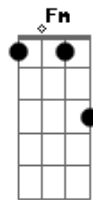

© ukulele-chords.com